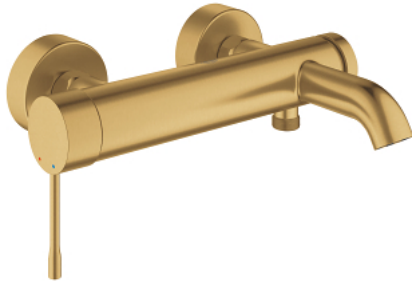

25 250 GN1 ESSENCE SINGLE-LEVER BATH MIXER 1/2"

PRODUCT DESCRIPTION

- Colour: brushed cool sunrise
- wall mounted
- metal lever
- GROHE SilkMove 35 mm ceramic cartridge
- with temperature limiter
- GROHE LongLife finish
- automatic diverter: bath/shower
- mousseur
- 1/2" shower outlet
- integrated non-return valve
- S-unions
- protected against backflow
- minimum pressure 1.0 bar