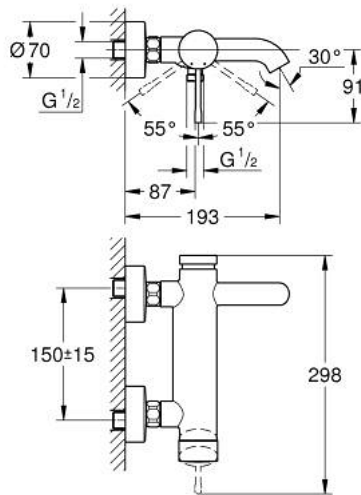

25 250 GN1 ESSENCE SINGLE-LEVER BATH MIXER 1/2"

PRODUCT DESCRIPTION

- Colour: brushed cool sunrise
- wall mounted
- metal lever
- GROHE SilkMove 35 mm ceramic cartridge
- with temperature limiter
- GROHE LongLife finish
- automatic diverter: bath/shower
- mousseur
- 1/2" shower outlet
- integrated non-return valve
- S-unions
- protected against backflow
- minimum pressure 1.0 bar