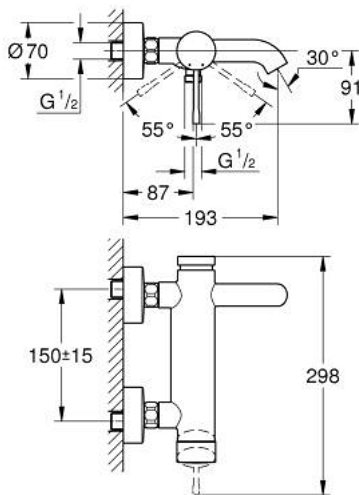

## 25 250 GL1 ESSENCE SINGLE-LEVER BATH MIXER 1/2"

### PRODUCT DESCRIPTION

- Colour: cool sunrise
- wall mounted
- metal lever
- GROHE SilkMove 35 mm ceramic cartridge
- with temperature limiter
- GROHE LongLife finish
- automatic diverter: bath/shower
- mousseur
- 1/2" shower outlet
- integrated non-return valve
- S-unions
- protected against backflow
- minimum pressure 1.0 bar