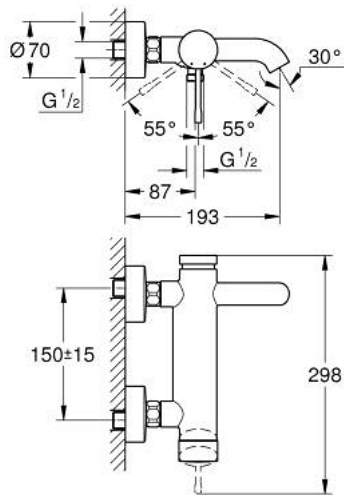

25 250 DL1 ESSENCE SINGLE-LEVER BATH MIXER 1/2"

PRODUCT DESCRIPTION

- Colour: brushed warm sunset
- wall mounted
- metal lever
- GROHE SilkMove 35 mm ceramic cartridge
- with temperature limiter
- GROHE LongLife finish
- automatic diverter: bath/shower
- mousseur
- 1/2" shower outlet
- integrated non-return valve
- S-unions
- protected against backflow
- minimum pressure 1.0 bar