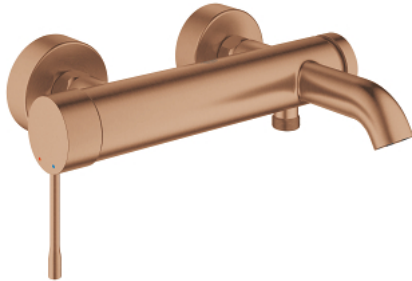

25 250 DL1 ESSENCE SINGLE-LEVER BATH MIXER 1/2"

PRODUCT DESCRIPTION

- Colour: brushed warm sunset
- wall mounted
- metal lever
- GROHE SilkMove 35 mm ceramic cartridge
- with temperature limiter
- GROHE LongLife finish
- automatic diverter: bath/shower
- mousseur
- 1/2" shower outlet
- integrated non-return valve
- S-unions
- protected against backflow
- minimum pressure 1.0 bar