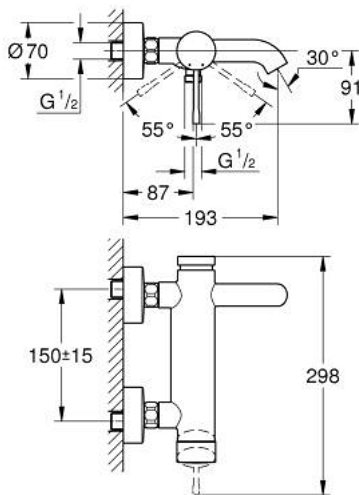

25 250 DA1 ESSENCE SINGLE-LEVER BATH MIXER 1/2"

PRODUCT DESCRIPTION

- Colour: warm sunset
- wall mounted
- metal lever
- GROHE SilkMove 35 mm ceramic cartridge
- with temperature limiter
- GROHE LongLife finish
- automatic diverter: bath/shower
- mousseur
- 1/2" shower outlet
- integrated non-return valve
- S-unions
- protected against backflow
- minimum pressure 1.0 bar