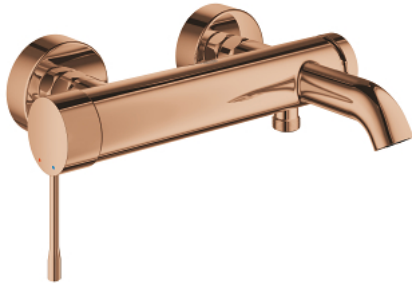

25 250 DA1 ESSENCE SINGLE-LEVER BATH MIXER 1/2"

PRODUCT DESCRIPTION

- Colour: warm sunset
- wall mounted
- metal lever
- GROHE SilkMove 35 mm ceramic cartridge
- with temperature limiter
- GROHE LongLife finish
- automatic diverter: bath/shower
- mousseur
- 1/2" shower outlet
- integrated non-return valve
- S-unions
- protected against backflow
- minimum pressure 1.0 bar