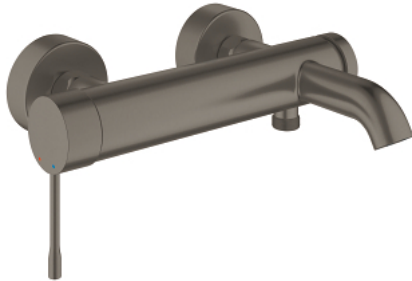

## 25 250 AL1 ESSENCE SINGLE-LEVER BATH MIXER 1/2"

### PRODUCT DESCRIPTION

- Colour: brushed hard graphite
- wall mounted
- metal lever
- GROHE SilkMove 35 mm ceramic cartridge
- with temperature limiter
- GROHE LongLife finish
- automatic diverter: bath/shower
- mousseur
- 1/2" shower outlet
- integrated non-return valve
- S-unions
- protected against backflow
- minimum pressure 1.0 bar