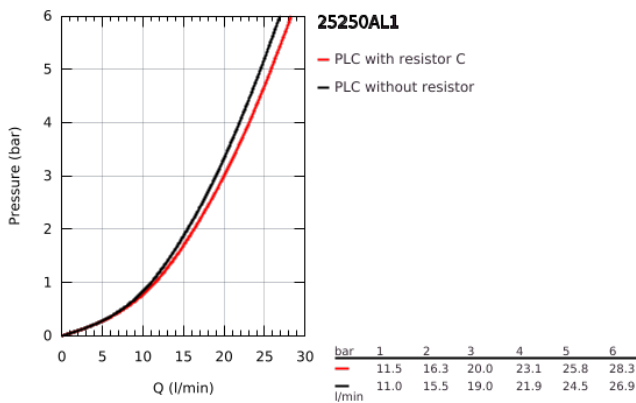

## 25 250 AL1 ESSENCE SINGLE-LEVER BATH MIXER 1/2"

### PRODUCT DESCRIPTION

- Colour: brushed hard graphite
- wall mounted
- metal lever
- GROHE SilkMove 35 mm ceramic cartridge
- with temperature limiter
- GROHE LongLife finish
- automatic diverter: bath/shower
- mousseur
- 1/2" shower outlet
- integrated non-return valve
- S-unions
- protected against backflow
- minimum pressure 1.0 bar