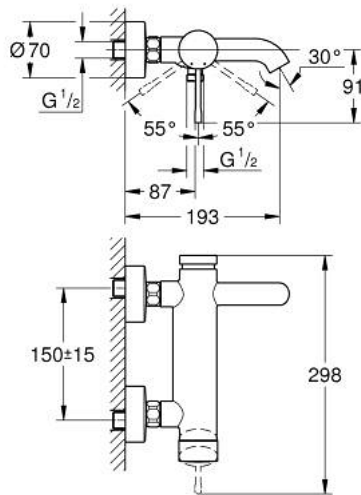

## 25 250 AL1 ESSENCE SINGLE-LEVER BATH MIXER 1/2"

### PRODUCT DESCRIPTION

- Colour: brushed hard graphite
- wall mounted
- metal lever
- GROHE SilkMove 35 mm ceramic cartridge
- with temperature limiter
- GROHE LongLife finish
- automatic diverter: bath/shower
- mousseur
- 1/2" shower outlet
- integrated non-return valve
- S-unions
- protected against backflow
- minimum pressure 1.0 bar

### SPARE PARTS

- 1: Lever (Spare part-nr. 46916AL0)
- 2: Screw coupling (Spare part-nr. 46460000)
- 3: Cartridge (Spare part-nr. 46374000)
- 4: S-union (Spare part-nr. 12662AL0)
- 5: Screw connection 1/2" (Spare part-nr. 45044AL0)
- 6: Diverter (Spare part-nr. 46920AL0)
- 7: Non-return valve (Spare part-nr. 08565000)
- 8: Mousseur (Spare part-nr. 13926000)
- 9: Extension 3/4", 20 mm (Spare part-nr. 0713000M)\*
- 10: Special spanner (Spare part-nr. 19377000)\*