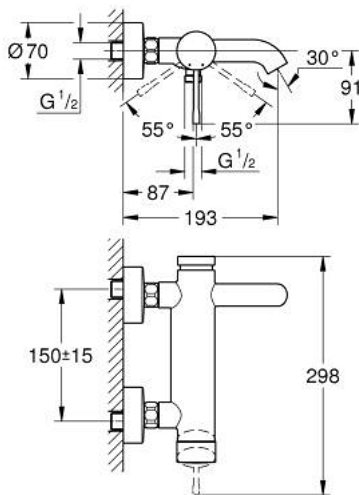

## 25 250 A01 ESSENCE SINGLE-LEVER BATH MIXER 1/2"

### PRODUCT DESCRIPTION

- Colour: hard graphite
- wall mounted
- metal lever
- GROHE SilkMove 35 mm ceramic cartridge
- with temperature limiter
- GROHE LongLife finish
- automatic diverter: bath/shower
- mousseur
- 1/2" shower outlet
- integrated non-return valve
- S-unions
- protected against backflow
- minimum pressure 1.0 bar