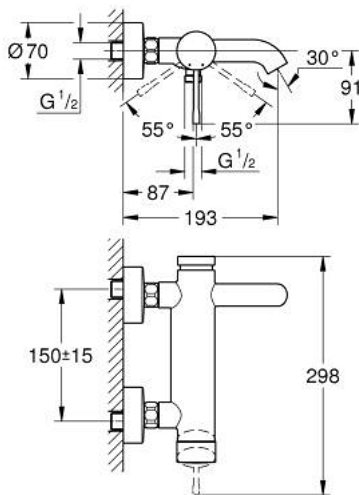

25 250 A01 ESSENCE SINGLE-LEVER BATH MIXER 1/2"

PRODUCT DESCRIPTION

- Colour: hard graphite
- wall mounted
- metal lever
- GROHE SilkMove 35 mm ceramic cartridge
- with temperature limiter
- GROHE LongLife finish
- automatic diverter: bath/shower
- mousseur
- 1/2" shower outlet
- integrated non-return valve
- S-unions
- protected against backflow
- minimum pressure 1.0 bar