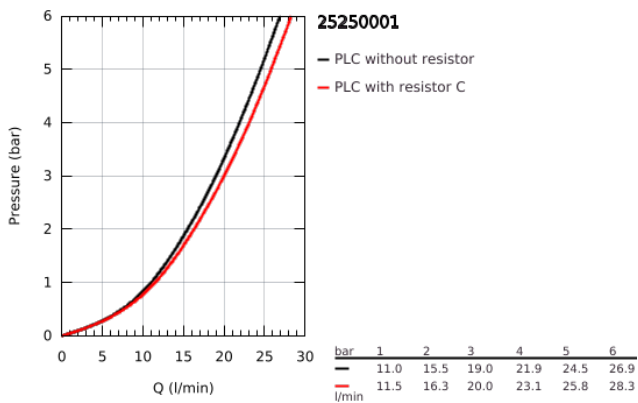

25 250 001 ESSENCE SINGLE-LEVER BATH MIXER 1/2"

PRODUCT DESCRIPTION

- Colour: chrome
- wall mounted
- metal lever
- GROHE SilkMove 35 mm ceramic cartridge
- with temperature limiter
- GROHE LongLife finish
- automatic diverter: bath/shower
- mousseur
- 1/2" shower outlet
- integrated non-return valve
- S-unions
- protected against backflow
- minimum pressure 1.0 bar
- professional edition

25 250 001 ESSENCE SINGLE-LEVER BATH MIXER 1/2"

SPARE PARTS

- 1: Lever (Spare part-nr. 46916000)
- 2: Screw coupling (Spare part-nr. 46460000)
- 3: Cartridge (Spare part-nr. 46374000)
- 4: S-union (Spare part-nr. 12662000)
- 5: Screw connection 1/2" (Spare part-nr. 45044000)
- 6: Diverter (Spare part-nr. 46920000)
- 7: Non-return valve (Spare part-nr. 08565000)
- 8: Mousseur (Spare part-nr. 13926000)
- 9: Extension 3/4", 20 mm (Spare part-nr. 0713000M)*
- 10: Special spanner (Spare part-nr. 19377000)*