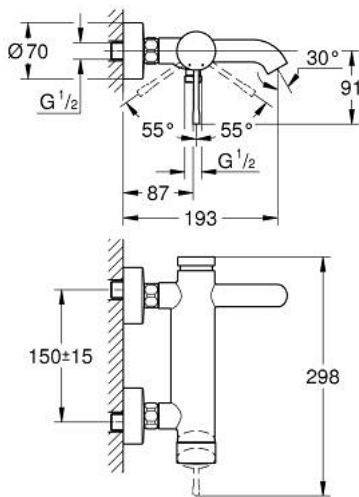

25 250 001 ESSENCE SINGLE-LEVER BATH MIXER 1/2"

PRODUCT DESCRIPTION

- Colour: chrome
- wall mounted
- metal lever
- GROHE SilkMove 35 mm ceramic cartridge
- with temperature limiter
- GROHE LongLife finish
- automatic diverter: bath/shower
- mousseur
- 1/2" shower outlet
- integrated non-return valve
- S-unions
- protected against backflow
- minimum pressure 1.0 bar
- professional edition

25 250 001 ESSENCE SINGLE-LEVER BATH MIXER 1/2"

SPARE PARTS

- 1: Lever (Spare part-nr. 46916000)
- 2: Screw coupling (Spare part-nr. 46460000)
- 3: Cartridge (Spare part-nr. 46374000)
- 4: S-union (Spare part-nr. 12662000)
- 5: Screw connection 1/2" (Spare part-nr. 45044000)
- 6: Diverter (Spare part-nr. 46920000)
- 7: Non-return valve (Spare part-nr. 08565000)
- 8: Mousseur (Spare part-nr. 13926000)
- 9: Extension 3/4", 20 mm (Spare part-nr. 0713000M)*
- 10: Special spanner (Spare part-nr. 19377000)*