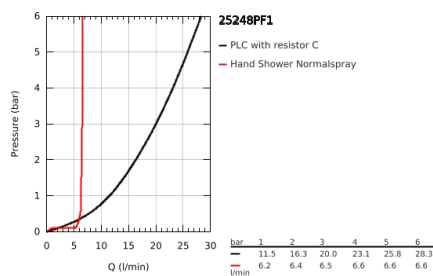

25 248 PF1 ESSENCE SINGLE-LEVER BATH MIXER 1/2", FLOOR MOUNTED

PRODUCT DESCRIPTION

- Colour: crafted chrome
- for use with rough-in set 29 086 000 / 45 984 001
- without roughing-in-set
- crafted metal lever
- GROHE SilkMove 35 mm ceramic cartridge
- with temperature limiter
- GROHE LongLife finish
- automatic diverter: bath/shower
- swivel spout with mousseur and stop limiter
- adjustable swivel area 0° / 150° / 360°
- projection 277 mm
- integrated non-return valve in the shower outlet
- with shower holder
- metal stick hand shower
- Silverflex shower hose 1.250 mm (28 362)
- protected against backflow
- Showroom+ exclusive

25 248 PF1 ESSENCE SINGLE-LEVER BATH MIXER 1/2", FLOOR MOUNTED

SPARE PARTS

- 1: Lever (Spare part-nr. 46916PF0)
- 2: Cartridge (Spare part-nr. 46374000)
- 3: Mousseur (Spare part-nr. 13926000)
- 4: Sealing washer (Spare part-nr. 0128500M)
- 5: Dirt strainer (Spare part-nr. 0700200M)
- 6: Diverter knob (Spare part-nr. 64989000)
- 7: Diverter (Spare part-nr. 65655000)
- 8: Non-return valve (Spare part-nr. 08565000)