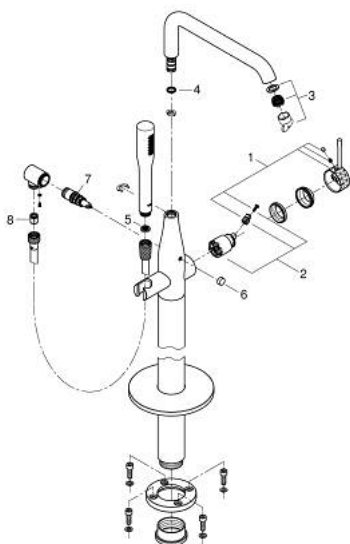

25 248 PF1 ESSENCE SINGLE-LEVER BATH MIXER 1/2", FLOOR MOUNTED

PRODUCT DESCRIPTION

- Colour: crafted chrome
- for use with rough-in set 29 086 000 / 45 984 001
- without roughing-in-set
- crafted metal lever
- GROHE SilkMove 35 mm ceramic cartridge
- with temperature limiter
- GROHE LongLife finish
- automatic diverter: bath/shower
- swivel spout with mousseur and stop limiter
- adjustable swivel area 0° / 150° / 360°
- projection 277 mm
- integrated non-return valve in the shower outlet
- with shower holder
- metal stick hand shower
- Silverflex shower hose 1.250 mm (28 362)
- protected against backflow
- Showroom+ exclusive

25 248 PF1 ESSENCE SINGLE-LEVER BATH MIXER 1/2", FLOOR MOUNTED

SPARE PARTS

- 1: Lever (Spare part-nr. 46916PF0)
- 2: Cartridge (Spare part-nr. 46374000)
- 3: Mousseur (Spare part-nr. 13926000)
- 4: Sealing washer (Spare part-nr. 0128500M)
- 5: Dirt strainer (Spare part-nr. 0700200M)
- 6: Diverter knob (Spare part-nr. 64989000)
- 7: Diverter (Spare part-nr. 65655000)
- 8: Non-return valve (Spare part-nr. 08565000)