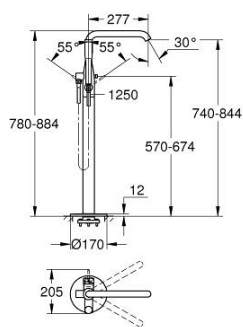

25 248 PF1 ESSENCE SINGLE-LEVER BATH MIXER 1/2", FLOOR MOUNTED

PRODUCT DESCRIPTION

- Colour: crafted chrome
- for use with rough-in set 29 086 000 / 45 984 001
- without roughing-in-set
- crafted metal lever
- GROHE SilkMove 35 mm ceramic cartridge
- with temperature limiter
- GROHE LongLife finish
- automatic diverter: bath/shower
- swivel spout with mousseur and stop limiter
- adjustable swivel area 0° / 150° / 360°
- projection 277 mm
- integrated non-return valve in the shower outlet
- with shower holder
- metal stick hand shower
- Silverflex shower hose 1.250 mm (28 362)
- protected against backflow
- Showroom+ exclusive

25 248 PF1 ESSENCE SINGLE-LEVER BATH MIXER 1/2", FLOOR MOUNTED

SPARE PARTS

- 1: Lever (Spare part-nr. 46916PF0)
- 2: Cartridge (Spare part-nr. 46374000)
- 3: Mousseur (Spare part-nr. 13926000)
- 4: Sealing washer (Spare part-nr. 0128500M)
- 5: Dirt strainer (Spare part-nr. 0700200M)
- 6: Diverter knob (Spare part-nr. 64989000)
- 7: Diverter (Spare part-nr. 65655000)
- 8: Non-return valve (Spare part-nr. 08565000)