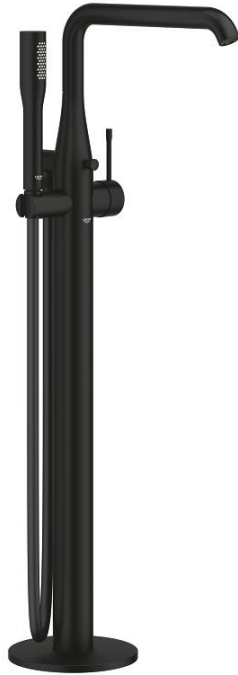

25 248 KF1 ESSENCE SINGLE-LEVER BATH MIXER 1/2", FLOOR MOUNTED

PRODUCT DESCRIPTION

- Colour: phantom black
- for use with rough-in set 29 086 000 / 45 984 001
- without roughing-in-set
- GROHE SilkMove 35 mm ceramic cartridge
- with temperature limiter
- automatic diverter: bath/shower
- swivel spout with mousseur and stop limiter
- adjustable swivel area 0° / 150° / 360°
- projection 277 mm
- integrated non-return valve in the shower outlet
- with shower holder
- metal stick hand shower
- Silverflex shower hose 1.250 mm (28 362)
- protected against backflow
- minimum pressure 1.0 bar