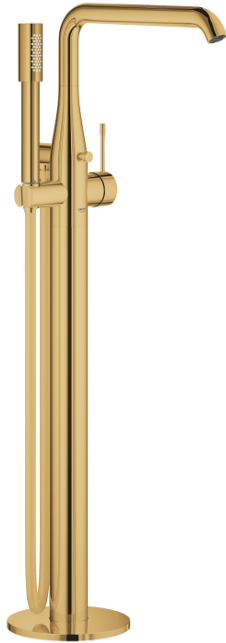

25 248 GL1 ESSENCE SINGLE-LEVER BATH MIXER 1/2", FLOOR MOUNTED

PRODUCT DESCRIPTION

- Colour: cool sunrise
- for use with rough-in set 29 086 000 / 45 984 001
- without roughing-in-set
- GROHE SilkMove 35 mm ceramic cartridge
- with temperature limiter
- GROHE LongLife finish
- automatic diverter: bath/shower
- swivel spout with mousseur and stop limiter
- adjustable swivel area 0° / 150° / 360°
- projection 277 mm
- integrated non-return valve in the shower outlet
- with shower holder
- metal stick hand shower
- Silverflex shower hose 1.250 mm (28 362)
- protected against backflow
- minimum pressure 1.0 bar