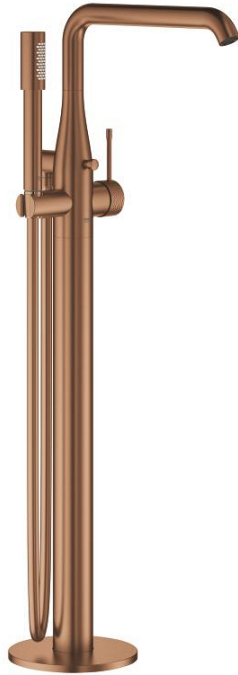

## 25 248 DE1 ESSENCE SINGLE-LEVER BATH MIXER 1/2", FLOOR MOUNTED

### PRODUCT DESCRIPTION

- Colour: brushed crafted warm sunset
- for use with rough-in set 29 086 000 / 45 984 001
- without roughing-in-set
- crafted metal lever
- GROHE SilkMove 35 mm ceramic cartridge
- with temperature limiter
- GROHE LongLife finish
- automatic diverter: bath/shower
- swivel spout with mousseur and stop limiter
- adjustable swivel area 0° / 150° / 360°
- projection 277 mm
- integrated non-return valve in the shower outlet
- with shower holder
- metal stick hand shower
- Silverflex shower hose 1.250 mm (28 362)
- protected against backflow