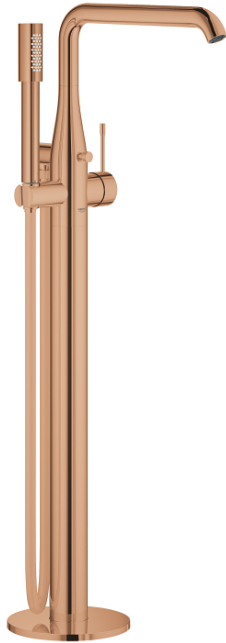

## 25 248 DA1 ESSENCE SINGLE-LEVER BATH MIXER 1/2", FLOOR MOUNTED

### PRODUCT DESCRIPTION

- Colour: warm sunset
- for use with rough-in set 29 086 000 / 45 984 001
- without roughing-in-set
- GROHE SilkMove 35 mm ceramic cartridge
- with temperature limiter
- GROHE LongLife finish
- automatic diverter: bath/shower
- swivel spout with mousseur and stop limiter
- adjustable swivel area 0° / 150° / 360°
- projection 277 mm
- integrated non-return valve in the shower outlet
- with shower holder
- metal stick hand shower
- Silverflex shower hose 1.250 mm (28 362)
- protected against backflow
- minimum pressure 1.0 bar