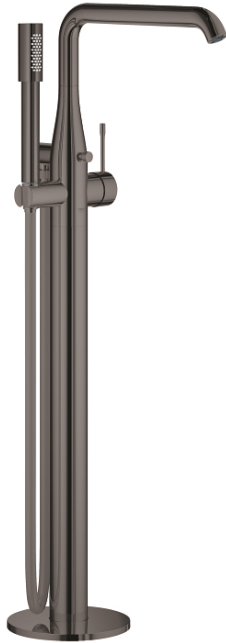

25 248 A01 ESSENCE SINGLE-LEVER BATH MIXER 1/2", FLOOR MOUNTED

PRODUCT DESCRIPTION

- Colour: hard graphite
- for use with rough-in set 29 086 000 / 45 984 001
- without roughing-in-set
- GROHE SilkMove 35 mm ceramic cartridge
- with temperature limiter
- GROHE LongLife finish
- automatic diverter: bath/shower
- swivel spout with mousseur and stop limiter
- adjustable swivel area 0° / 150° / 360°
- projection 277 mm
- integrated non-return valve in the shower outlet
- with shower holder
- metal stick hand shower
- Silverflex shower hose 1.250 mm (28 362)
- protected against backflow
- minimum pressure 1.0 bar