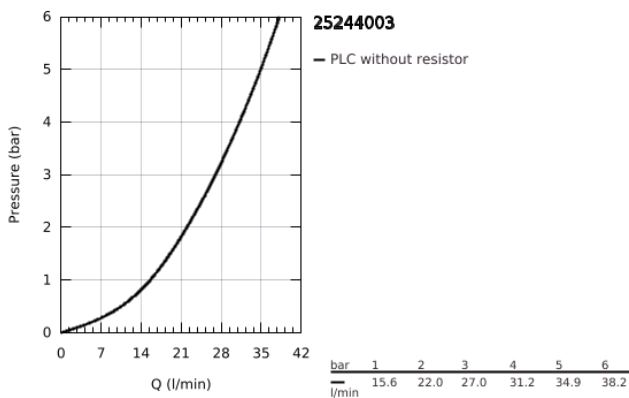

25 244 003 EUROSMART SINGLE-LEVER SHOWER MIXER 1/2"

PRODUCT DESCRIPTION

- Colour: chrome
- wall mounted
- long metal lever
- lever length 120 mm
- GROHE SilkMove 35 mm ceramic cartridge
- adjustable flow rate limiter
- with temperature limiter
- shower bottom outlet with integrated non return-valve
- S-unions
- metal wall escutcheons
- protected against backflow
- professional edition

25 244 003 EUROSMART SINGLE-LEVER SHOWER MIXER 1/2"

SPARE PARTS

- 1: Lever (Spare part-nr. 48568000)
- 2: Cartridge (Spare part-nr. 46374000)
- 3: Non-return valve (Spare part-nr. 42601000)
- 4: Screw connection 1/2" (Spare part-nr. 45044000)
- 5: S-union (Spare part-nr. 12662000)
- 6: Extension 3/4", 20 mm (Spare part-nr. 0713000M)*
- 7: Special spanner (Spare part-nr. 19377000)*
- 8: Socket Spanner (Spare part-nr. 19332000)*