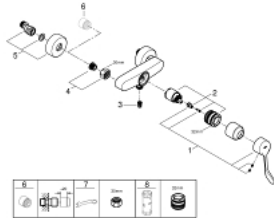

25 244 003 EUROSMART SINGLE-LEVER SHOWER MIXER 1/2"

PRODUCT DESCRIPTION

- Colour: chrome
- wall mounted
- long metal lever
- lever length 120 mm
- GROHE SilkMove 35 mm ceramic cartridge
- adjustable flow rate limiter
- with temperature limiter
- shower bottom outlet with integrated non return-valve
- S-unions
- metal wall escutcheons
- protected against backflow
- professional edition

25 244 003 EUROSMART SINGLE-LEVER SHOWER MIXER 1/2"

SPARE PARTS

- 1: Lever (Spare part-nr. 48568000)
- 2: Cartridge (Spare part-nr. 46374000)
- 3: Non-return valve (Spare part-nr. 42601000)
- 4: Screw connection 1/2" (Spare part-nr. 45044000)
- 5: S-union (Spare part-nr. 12662000)
- 6: Extension 3/4", 20 mm (Spare part-nr. 0713000M)*
- 7: Special spanner (Spare part-nr. 19377000)*
- 8: Socket Spanner (Spare part-nr. 19332000)*