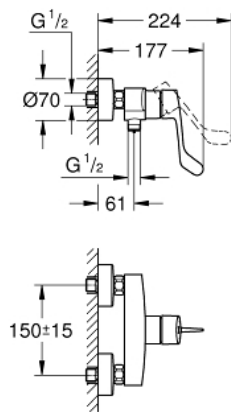

25 244 003 EUROSMART SINGLE-LEVER SHOWER MIXER 1/2"

PRODUCT DESCRIPTION

- Colour: chrome
- wall mounted
- long metal lever
- lever length 120 mm
- GROHE SilkMove 35 mm ceramic cartridge
- adjustable flow rate limiter
- with temperature limiter
- shower bottom outlet with integrated non return-valve
- S-unions
- metal wall escutcheons
- protected against backflow
- professional edition

25 244 003 EUROSMART SINGLE-LEVER SHOWER MIXER 1/2"

SPARE PARTS

- 1: Lever (Spare part-nr. 48568000)
- 2: Cartridge (Spare part-nr. 46374000)
- 3: Non-return valve (Spare part-nr. 42601000)
- 4: Screw connection 1/2" (Spare part-nr. 45044000)
- 5: S-union (Spare part-nr. 12662000)
- 6: Extension 3/4", 20 mm (Spare part-nr. 0713000M)*
- 7: Special spanner (Spare part-nr. 19377000)*
- 8: Socket Spanner (Spare part-nr. 19332000)*