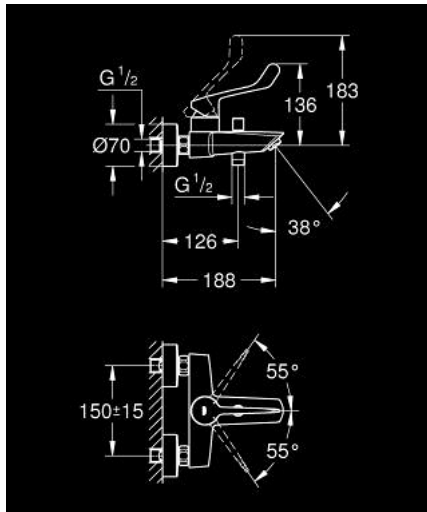

## 25 243 003 EUROSMART SINGLE-LEVER BATH MIXER 1/2"

### PRODUCT DESCRIPTION

- Colour: chrome
- wall mounted
- long metal lever
- lever length 124 mm
- GROHE SilkMove 35 mm ceramic cartridge
- adjustable flow rate limiter
- with temperature limiter
- automatic diverter: bath/shower
- mousseur
- integrated non-return valve in the shower outlet
- S-unions
- metal wall escutcheons
- protected against backflow
- professional edition

### SPARE PARTS

- 1: Lever (Spare part-nr. 48567000)
- 2: Cartridge (Spare part-nr. 46374000)
- 3: Diverter knob (Spare part-nr. 64309000)
- 4: Mousseur (Spare part-nr. 13952000)
- 5: Diverter (Spare part-nr. 65655000)
- 6: Non-return valve (Spare part-nr. 08565000)
- 7: S-union (Spare part-nr. 12662000)
- 8: Extension 3/4", 20 mm (Spare part-nr. 0713000M)\*
- 9: Socket Spanner (Spare part-nr. 19332000)\*
- 10: Special spanner (Spare part-nr. 19377000)\*