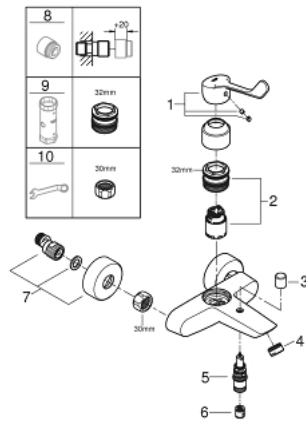

## 25 243 003 EUROSMART SINGLE-LEVER BATH MIXER 1/2"

### PRODUCT DESCRIPTION

- Colour: chrome
- wall mounted
- long metal lever
- lever length 124 mm
- GROHE SilkMove 35 mm ceramic cartridge
- adjustable flow rate limiter
- with temperature limiter
- automatic diverter: bath/shower
- mousseur
- integrated non-return valve in the shower outlet
- S-unions
- metal wall escutcheons
- protected against backflow
- professional edition

### SPARE PARTS

- 1: Lever (Spare part-nr. 48567000)
- 2: Cartridge (Spare part-nr. 46374000)
- 3: Diverter knob (Spare part-nr. 64309000)
- 4: Mousseur (Spare part-nr. 13952000)
- 5: Diverter (Spare part-nr. 65655000)
- 6: Non-return valve (Spare part-nr. 08565000)
- 7: S-union (Spare part-nr. 12662000)
- 8: Extension 3/4", 20 mm (Spare part-nr. 0713000M)\*
- 9: Socket Spanner (Spare part-nr. 19332000)\*
- 10: Special spanner (Spare part-nr. 19377000)\*