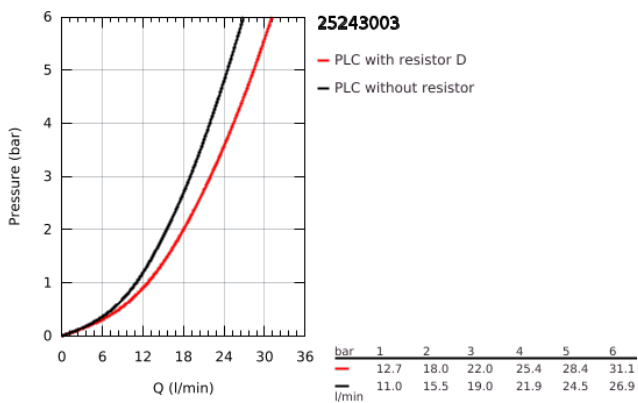

## 25 243 003 EUROSMART SINGLE-LEVER BATH MIXER 1/2"

### PRODUCT DESCRIPTION

- Colour: chrome
- wall mounted
- long metal lever
- lever length 124 mm
- GROHE SilkMove 35 mm ceramic cartridge
- adjustable flow rate limiter
- with temperature limiter
- automatic diverter: bath/shower
- mousseur
- integrated non-return valve in the shower outlet
- S-unions
- metal wall escutcheons
- protected against backflow
- professional edition