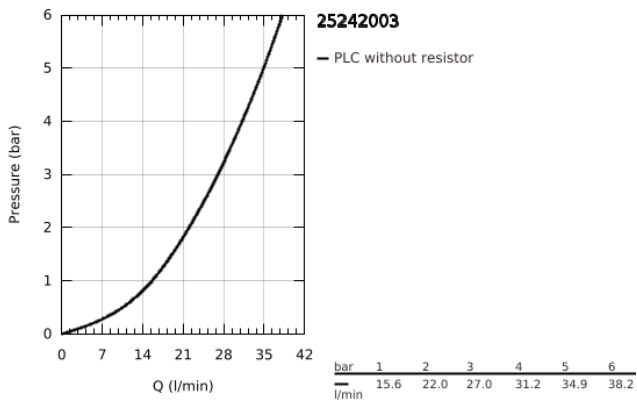

25 242 003 **EUROSMART SINGLE-LEVER SHOWER MIXER 1/2"**

PRODUCT DESCRIPTION

- Colour: chrome
- wall mounted
- loop metal lever
- lever length 115 mm
- GROHE SilkMove 35 mm ceramic cartridge
- adjustable flow rate limiter
- with temperature limiter
- shower bottom outlet with integrated non return-valve
- S-unions
- metal wall escutcheons
- protected against backflow
- professional edition

25 242 003 EUROSMART SINGLE-LEVER SHOWER MIXER 1/2"

SPARE PARTS

- 1: Lever (Spare part-nr. 48566000)
- 2: Cartridge (Spare part-nr. 46374000)
- 3: Non-return valve (Spare part-nr. 42601000)
- 4: Screw connection 1/2" (Spare part-nr. 45044000)
- 5: S-union (Spare part-nr. 12662000)
- 6: Extension 3/4", 20 mm (Spare part-nr. 0713000M)*
- 7: Special spanner (Spare part-nr. 19377000)*
- 8: Socket Spanner (Spare part-nr. 19332000)*