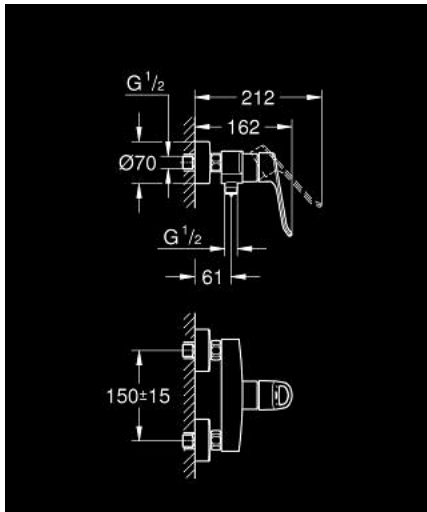

25 242 003 **EUROSMART SINGLE-LEVER SHOWER MIXER 1/2"**

PRODUCT DESCRIPTION

- Colour: chrome
- wall mounted
- loop metal lever
- lever length 115 mm
- GROHE SilkMove 35 mm ceramic cartridge
- adjustable flow rate limiter
- with temperature limiter
- shower bottom outlet with integrated non return-valve
- S-unions
- metal wall escutcheons
- protected against backflow
- professional edition

25 242 003 EUROSMART SINGLE-LEVER SHOWER MIXER 1/2"

SPARE PARTS

- 1: Lever (Spare part-nr. 48566000)
- 2: Cartridge (Spare part-nr. 46374000)
- 3: Non-return valve (Spare part-nr. 42601000)
- 4: Screw connection 1/2" (Spare part-nr. 45044000)
- 5: S-union (Spare part-nr. 12662000)
- 6: Extension 3/4", 20 mm (Spare part-nr. 0713000M)*
- 7: Special spanner (Spare part-nr. 19377000)*
- 8: Socket Spanner (Spare part-nr. 19332000)*