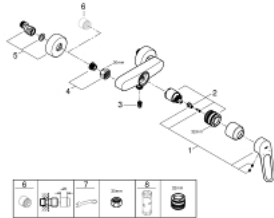

25 242 003 **EUROSMART SINGLE-LEVER SHOWER MIXER 1/2"**

PRODUCT DESCRIPTION

- Colour: chrome
- wall mounted
- loop metal lever
- lever length 115 mm
- GROHE SilkMove 35 mm ceramic cartridge
- adjustable flow rate limiter
- with temperature limiter
- shower bottom outlet with integrated non return-valve
- S-unions
- metal wall escutcheons
- protected against backflow
- professional edition

25 242 003 EUROSMART SINGLE-LEVER SHOWER MIXER 1/2"

SPARE PARTS

- 1: Lever (Spare part-nr. 48566000)
- 2: Cartridge (Spare part-nr. 46374000)
- 3: Non-return valve (Spare part-nr. 42601000)
- 4: Screw connection 1/2" (Spare part-nr. 45044000)
- 5: S-union (Spare part-nr. 12662000)
- 6: Extension 3/4", 20 mm (Spare part-nr. 0713000M)*
- 7: Special spanner (Spare part-nr. 19377000)*
- 8: Socket Spanner (Spare part-nr. 19332000)*