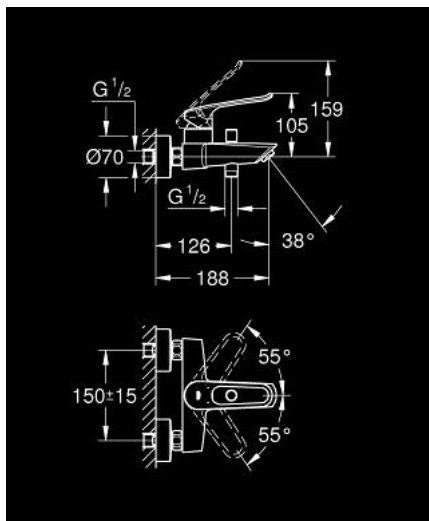

## 25 241 003 EUROSMART SINGLE-LEVER BATH MIXER 1/2"

### PRODUCT DESCRIPTION

- Colour: chrome
- wall mounted
- loop metal lever
- lever length 123 mm
- GROHE SilkMove 35 mm ceramic cartridge
- adjustable flow rate limiter
- with temperature limiter
- automatic diverter: bath/shower
- mousseur
- integrated non-return valve in the shower outlet
- S-unions
- metal wall escutcheons
- protected against backflow
- professional edition

### SPARE PARTS

- 1: Lever (Spare part-nr. 48565000)
- 2: Cartridge (Spare part-nr. 46374000)
- 3: Diverter knob (Spare part-nr. 64309000)
- 4: Mousseur (Spare part-nr. 13952000)
- 5: Diverter (Spare part-nr. 65655000)
- 6: Non-return valve (Spare part-nr. 08565000)
- 7: S-union (Spare part-nr. 12662000)
- 8: Extension 3/4", 20 mm (Spare part-nr. 0713000M)\*
- 9: Socket Spanner (Spare part-nr. 19332000)\*
- 10: Special spanner (Spare part-nr. 19377000)\*