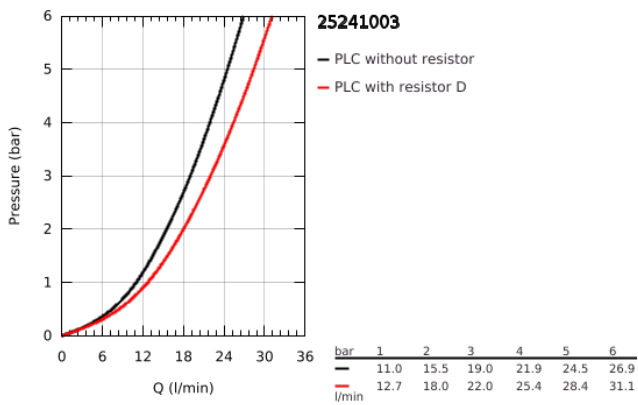

## 25 241 003 EUROSMART SINGLE-LEVER BATH MIXER 1/2"

### PRODUCT DESCRIPTION

- Colour: chrome
- wall mounted
- loop metal lever
- lever length 123 mm
- GROHE SilkMove 35 mm ceramic cartridge
- adjustable flow rate limiter
- with temperature limiter
- automatic diverter: bath/shower
- mousseur
- integrated non-return valve in the shower outlet
- S-unions
- metal wall escutcheons
- protected against backflow
- professional edition