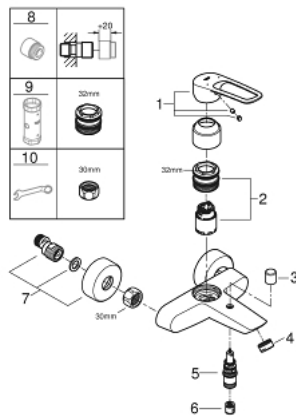

## 25 241 003 EUROSMART SINGLE-LEVER BATH MIXER 1/2"

### PRODUCT DESCRIPTION

- Colour: chrome
- wall mounted
- loop metal lever
- lever length 123 mm
- GROHE SilkMove 35 mm ceramic cartridge
- adjustable flow rate limiter
- with temperature limiter
- automatic diverter: bath/shower
- mousseur
- integrated non-return valve in the shower outlet
- S-unions
- metal wall escutcheons
- protected against backflow
- professional edition

### SPARE PARTS

- 1: Lever (Spare part-nr. 48565000)
- 2: Cartridge (Spare part-nr. 46374000)
- 3: Diverter knob (Spare part-nr. 64309000)
- 4: Mousseur (Spare part-nr. 13952000)
- 5: Diverter (Spare part-nr. 65655000)
- 6: Non-return valve (Spare part-nr. 08565000)
- 7: S-union (Spare part-nr. 12662000)
- 8: Extension 3/4", 20 mm (Spare part-nr. 0713000M)\*
- 9: Socket Spanner (Spare part-nr. 19332000)\*
- 10: Special spanner (Spare part-nr. 19377000)\*