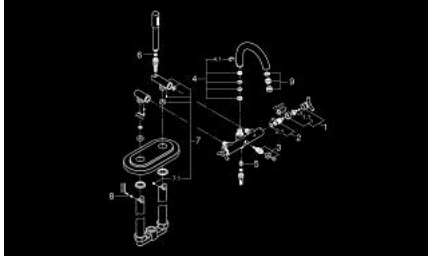

25 044 000 ATRIO BATH MIXER 1/2"

PRODUCT DESCRIPTION

- Colour: chrome
- floor-mounted installation
- ceramic headparts 1/2", 90°
- GROHE LongLife finish
- automatic diverter: bath/shower
- swivel tubular spout with mousseur and stop limiter
- projection 228 mm
- integrated non-return valve in the shower outlet
- Sena hand shower
- with shower holder
- shower hose 1500 mm
- protected against backflow
- to be used with
- 45 473
- without roughing-in-set
- with Ypsilon handle

25 044 000 ATRIO BATH MIXER 1/2"

SPARE PARTS

- 1: Handle Atrio Ypsilon (Spare part-nr. 45603000)
- 1.1: Replacement handle connection kit (Spare part-nr. 45605000)
- 2: Ceramic headpart, 1/2" (Spare part-nr. 45882000)
- 2.1: O-ring Ø18,2 x Ø1,7 (Spare part-nr. 0392400M)
- 3: Diverter (Spare part-nr. 45592000)
- 4: Spout connection set (Spare part-nr. 45474000)
- 4.1: Safety disc (Spare part-nr. 0585000M)
- 5: Non-return valve (Spare part-nr. 08565000)
- 6: Dirt strainer (Spare part-nr. 0700200M)
- 7: Shower holder (Spare part-nr. 45861000)
- 7.1: Thread pin (Spare part-nr. 0311700M)
- 8: Thread pin (Spare part-nr. 0311700M)
- 9: Mousseur (Spare part-nr. 13939000)