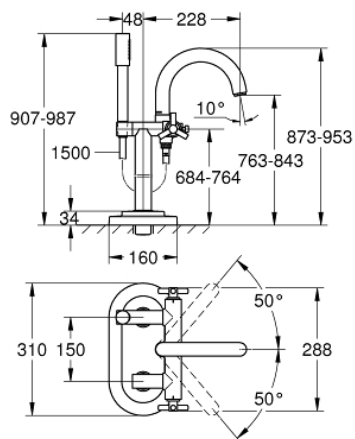

25 044 000 ATRIO BATH MIXER 1/2"

PRODUCT DESCRIPTION

- Colour: chrome
- floor-mounted installation
- ceramic headparts 1/2", 90°
- GROHE LongLife finish
- automatic diverter: bath/shower
- swivel tubular spout with mousseur and stop limiter
- projection 228 mm
- integrated non-return valve in the shower outlet
- Sena hand shower
- with shower holder
- shower hose 1500 mm
- protected against backflow
- to be used with
- 45 473
- without roughing-in-set
- with Ypsilon handle

25 044 000 ATRIO BATH MIXER 1/2"

SPARE PARTS

- 1: Handle Atrio Ypsilon (Spare part-nr. 45603000)
- 1.1: Replacement handle connection kit (Spare part-nr. 45605000)
- 2: Ceramic headpart, 1/2" (Spare part-nr. 45882000)
- 2.1: O-ring Ø18,2 x Ø1,7 (Spare part-nr. 0392400M)
- 3: Diverter (Spare part-nr. 45592000)
- 4: Spout connection set (Spare part-nr. 45474000)
- 4.1: Safety disc (Spare part-nr. 0585000M)
- 5: Non-return valve (Spare part-nr. 08565000)
- 6: Dirt strainer (Spare part-nr. 0700200M)
- 7: Shower holder (Spare part-nr. 45861000)
- 7.1: Thread pin (Spare part-nr. 0311700M)
- 8: Thread pin (Spare part-nr. 0311700M)
- 9: Mousseur (Spare part-nr. 13939000)