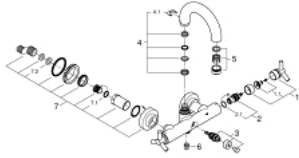

25 010 000 **ATRIO BATH MIXER 1/2"**

PRODUCT DESCRIPTION

- Colour: chrome
- wall mounted
- ceramic headparts 1/2", 90°
- GROHE LongLife finish
- automatic diverter: bath/shower
- swivel tubular spout
- mousseur
- integrated non-return valve in shower outlet
- covered S-unions
- protected against backflow
- without shower set
- with Ypsilon handle

25 010 000 ATRIO BATH MIXER 1/2"

SPARE PARTS

- 1: Handle Atrio Ypsilon (Spare part-nr. 45603000)
- 1.1: Replacement handle connection kit (Spare part-nr. 45605000)
- 2: Ceramic headpart, 1/2" (Spare part-nr. 45882000)
- 2.1: O-ring Ø18,2 x Ø1,7 (Spare part-nr. 0392400M)
- 3: Diverter (Spare part-nr. 45592000)
- 4: Spout connection set (Spare part-nr. 45474000)
- 4.1: Safety disc (Spare part-nr. 0585000M)
- 5: Mousseur (Spare part-nr. 13927000)
- 6: Non-return valve (Spare part-nr. 08565000)
- 7: Screw connection (Spare part-nr. 45631000)
- 7.1: O-ring Ø17 x Ø2 (Spare part-nr. 0305500M)
- 7.2: Seal (Spare part-nr. 0138600M)