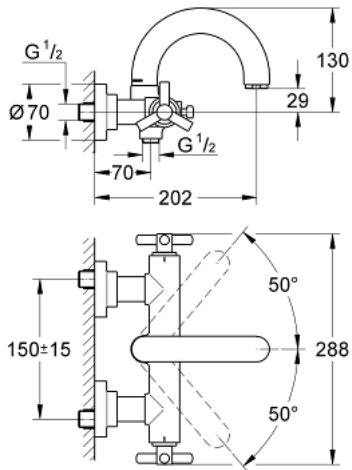

25 010 000 **ATRIO BATH MIXER 1/2"**

PRODUCT DESCRIPTION

- Colour: chrome
- wall mounted
- ceramic headparts 1/2", 90°
- GROHE LongLife finish
- automatic diverter: bath/shower
- swivel tubular spout
- mousseur
- integrated non-return valve in shower outlet
- covered S-unions
- protected against backflow
- without shower set
- with Ypsilon handle

25 010 000 ATRIO BATH MIXER 1/2"

SPARE PARTS

- 1: Handle Atrio Ypsilon (Spare part-nr. 45603000)
- 1.1: Replacement handle connection kit (Spare part-nr. 45605000)
- 2: Ceramic headpart, 1/2" (Spare part-nr. 45882000)
- 2.1: O-ring Ø18,2 x Ø1,7 (Spare part-nr. 0392400M)
- 3: Diverter (Spare part-nr. 45592000)
- 4: Spout connection set (Spare part-nr. 45474000)
- 4.1: Safety disc (Spare part-nr. 0585000M)
- 5: Mousseur (Spare part-nr. 13927000)
- 6: Non-return valve (Spare part-nr. 08565000)
- 7: Screw connection (Spare part-nr. 45631000)
- 7.1: O-ring Ø17 x Ø2 (Spare part-nr. 0305500M)
- 7.2: Seal (Spare part-nr. 0138600M)