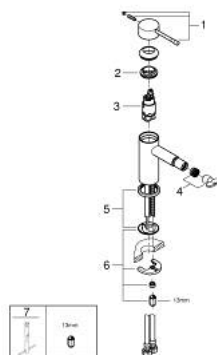

24 395 KF1 **ESSENCE SINGLE-LEVER BIDET MIXER 1/2"**
S-SIZE

PRODUCT DESCRIPTION

- Colour: phantom black
- single hole installation
- metal lever
- GROHE SilkMove 28 mm ceramic cartridge
- with temperature limiter
- GROHE EcoJoy - less water, perfect flow
- maximum flow rate (at 3 bar): 5 l/min
- GROHE Quickfix Plus installation system
- ball-joint mousseur
- smooth body
- flexible connection hoses
- minimum pressure 1.0 bar

24 395 KF1 **ESSENCE SINGLE-LEVER BIDET MIXER 1/2"**
S-SIZE

SPARE PARTS

- 1: Lever (Spare part-nr. 46917KF0)
- 2: Fitting ring (Spare part-nr. 46715000)
- 3: Cartridge (Spare part-nr. 46580000)
- 4: Mousseur (Spare part-nr. 13998000)
- 5: Escutcheon (Spare part-nr. 48603KF0)
- 6: Shank mounting kit (Spare part-nr. 46645000)
- 7: Mounting wrench (Spare part-nr. 19017000)*