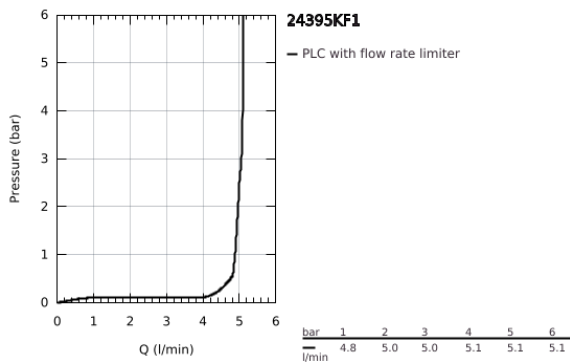

24 395 KF1 **ESSENCE SINGLE-LEVER BIDET MIXER 1/2"**
S-SIZE

PRODUCT DESCRIPTION

- Colour: phantom black
- single hole installation
- metal lever
- GROHE SilkMove 28 mm ceramic cartridge
- with temperature limiter
- GROHE EcoJoy - less water, perfect flow
- maximum flow rate (at 3 bar): 5 l/min
- GROHE Quickfix Plus installation system
- ball-joint mousseur
- smooth body
- flexible connection hoses
- minimum pressure 1.0 bar

24 395 KF1 **ESSENCE SINGLE-LEVER BIDET MIXER 1/2"**
S-SIZE

SPARE PARTS

- 1: Lever (Spare part-nr. 46917KF0)
- 2: Fitting ring (Spare part-nr. 46715000)
- 3: Cartridge (Spare part-nr. 46580000)
- 4: Mousseur (Spare part-nr. 13998000)
- 5: Escutcheon (Spare part-nr. 48603KF0)
- 6: Shank mounting kit (Spare part-nr. 46645000)
- 7: Mounting wrench (Spare part-nr. 19017000)*