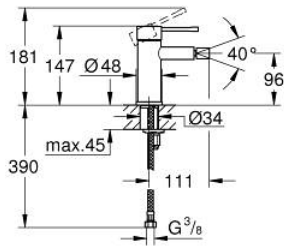

24 395 KF1 **ESSENCE SINGLE-LEVER BIDET MIXER 1/2"**
S-SIZE

PRODUCT DESCRIPTION

- Colour: phantom black
- single hole installation
- metal lever
- GROHE SilkMove 28 mm ceramic cartridge
- with temperature limiter
- GROHE EcoJoy - less water, perfect flow
- maximum flow rate (at 3 bar): 5 l/min
- GROHE Quickfix Plus installation system
- ball-joint mousseur
- smooth body
- flexible connection hoses
- minimum pressure 1.0 bar

24 395 KF1 **ESSENCE SINGLE-LEVER BIDET MIXER 1/2"**
S-SIZE

SPARE PARTS

- 1: Lever (Spare part-nr. 46917KF0)
- 2: Fitting ring (Spare part-nr. 46715000)
- 3: Cartridge (Spare part-nr. 46580000)
- 4: Mousseur (Spare part-nr. 13998000)
- 5: Escutcheon (Spare part-nr. 48603KF0)
- 6: Shank mounting kit (Spare part-nr. 46645000)
- 7: Mounting wrench (Spare part-nr. 19017000)*