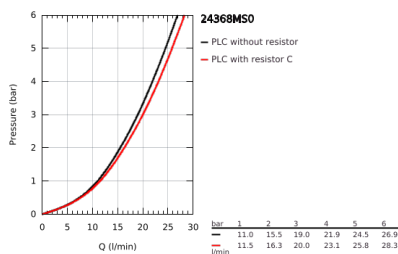

### PRODUCT DESCRIPTION

- Colour: satin steel
- for use with rough-in set 29 086 000 / 45 984 001
- GROHE SilkMove 35 mm ceramic cartridge
- with temperature limiter
- GROHE LongLife finish
- automatic diverter: bath/shower
- spout with mousseur
- projection 301 mm
- integrated non-return valve in the shower outlet
- with shower holder
- hand shower Rainshower Aqua Stick (26 866)
- Silverflex shower hose 1250 mm
- protected against backflow
- without roughing-in set 45 984 (please order separately)
- minimum pressure 1.0 bar