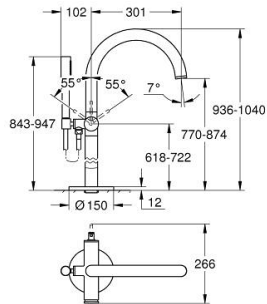

## 24 368 MS0 ATRIO SINGLE-LEVER BATH MIXER, FLOOR MOUNTED

### PRODUCT DESCRIPTION

- Colour: satin steel
- for use with rough-in set 29 086 000 / 45 984 001
- GROHE SilkMove 35 mm ceramic cartridge
- with temperature limiter
- GROHE LongLife finish
- automatic diverter: bath/shower
- spout with mousseur
- projection 301 mm
- integrated non-return valve in the shower outlet
- with shower holder
- hand shower Rainshower Aqua Stick (26 866)
- Silverflex shower hose 1250 mm
- protected against backflow
- without roughing-in set 45 984 (please order separately)
- minimum pressure 1.0 bar