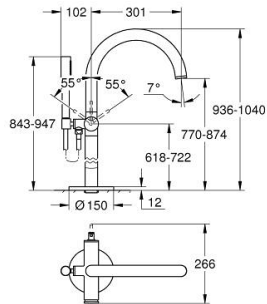

24 368 MG0 ATRIO SINGLE-LEVER BATH MIXER, FLOOR MOUNTED

PRODUCT DESCRIPTION

- Colour: satin graphite
- for use with rough-in set 29 086 000 / 45 984 001
- GROHE SilkMove 35 mm ceramic cartridge
- with temperature limiter
- GROHE LongLife finish
- automatic diverter: bath/shower
- spout with mousseur
- projection 301 mm
- integrated non-return valve in the shower outlet
- with shower holder
- hand shower Rainshower Aqua Stick (26 866)
- Silverflex shower hose 1250 mm
- protected against backflow
- without roughing-in set 45 984 (please order separately)
- minimum pressure 1.0 bar

24 368 MG0 ATRIO SINGLE-LEVER BATH MIXER, FLOOR MOUNTED

SPARE PARTS

- 1: Cartridge (Spare part-nr. 46374000)
 - 2: Diverter (Spare part-nr. 48405MG0)
 - 3: Non-return valve (Spare part-nr. 08565000)
 - 4: Mousseur (Spare part-nr. 13926000)
 - 5: Dirt strainer (Spare part-nr. 0700200M)
 - 6: Socket Spanner (Spare part-nr. 19332000)*
- * Optional accessories