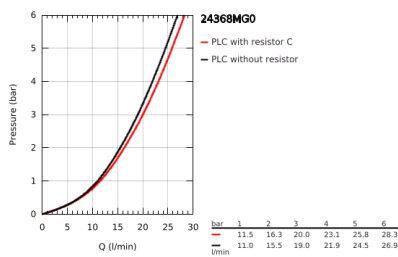

24 368 MG0 ATRIO SINGLE-LEVER BATH MIXER, FLOOR MOUNTED

PRODUCT DESCRIPTION

- Colour: satin graphite
- for use with rough-in set 29 086 000 / 45 984 001
- GROHE SilkMove 35 mm ceramic cartridge
- with temperature limiter
- GROHE LongLife finish
- automatic diverter: bath/shower
- spout with mousseur
- projection 301 mm
- integrated non-return valve in the shower outlet
- with shower holder
- hand shower Rainshower Aqua Stick (26 866)
- Silverflex shower hose 1250 mm
- protected against backflow
- without roughing-in set 45 984 (please order separately)
- minimum pressure 1.0 bar