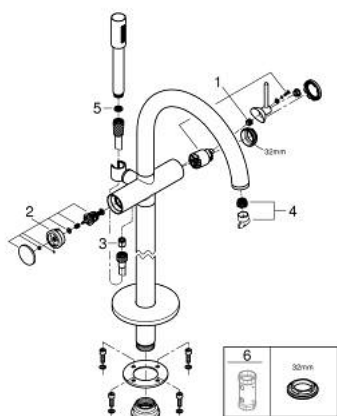

24 368 MG0 ATRIO SINGLE-LEVER BATH MIXER, FLOOR MOUNTED

PRODUCT DESCRIPTION

- Colour: satin graphite
- for use with rough-in set 29 086 000 / 45 984 001
- GROHE SilkMove 35 mm ceramic cartridge
- with temperature limiter
- GROHE LongLife finish
- automatic diverter: bath/shower
- spout with mousseur
- projection 301 mm
- integrated non-return valve in the shower outlet
- with shower holder
- hand shower Rainshower Aqua Stick (26 866)
- Silverflex shower hose 1250 mm
- protected against backflow
- without roughing-in set 45 984 (please order separately)
- minimum pressure 1.0 bar

24 368 MG0 ATRIO SINGLE-LEVER BATH MIXER, FLOOR MOUNTED

SPARE PARTS

- 1: Cartridge (Spare part-nr. 46374000)
 - 2: Diverter (Spare part-nr. 48405MG0)
 - 3: Non-return valve (Spare part-nr. 08565000)
 - 4: Mousseur (Spare part-nr. 13926000)
 - 5: Dirt strainer (Spare part-nr. 0700200M)
 - 6: Socket Spanner (Spare part-nr. 19332000)*
- * Optional accessories