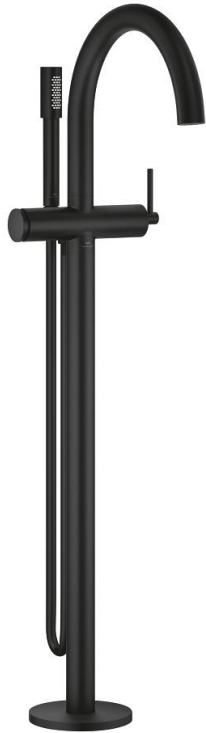

24 368 KF0 ATRIO SINGLE-LEVER BATH MIXER, FLOOR MOUNTED

PRODUCT DESCRIPTION

- Colour: phantom black
- for use with rough-in set 29 086 000 / 45 984 001
- GROHE SilkMove 35 mm ceramic cartridge
- with temperature limiter
- automatic diverter: bath/shower
- spout with mousseur
- projection 301 mm
- integrated non-return valve in the shower outlet
- with shower holder
- hand shower Rainshower Aqua Stick (26 866)
- Silverflex shower hose 1250 mm
- protected against backflow
- without roughing-in set 45 984 (please order separately)

24 368 KF0 ATRIO SINGLE-LEVER BATH MIXER, FLOOR MOUNTED

SPARE PARTS

- 1: Cartridge (Spare part-nr. 46374000)
 - 2: Diverter (Spare part-nr. 48405KF0)
 - 3: Non-return valve (Spare part-nr. 08565000)
 - 4: Mousseur (Spare part-nr. 13926000)
 - 5: Dirt strainer (Spare part-nr. 0700200M)
 - 6: Socket Spanner (Spare part-nr. 19332000)*
- * Optional accessories