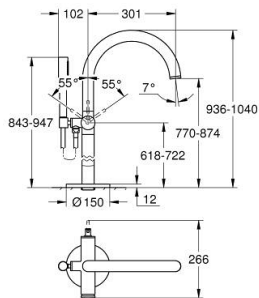

24 368 KF0 ATRIO SINGLE-LEVER BATH MIXER, FLOOR MOUNTED

PRODUCT DESCRIPTION

- Colour: phantom black
- for use with rough-in set 29 086 000 / 45 984 001
- GROHE SilkMove 35 mm ceramic cartridge
- with temperature limiter
- automatic diverter: bath/shower
- spout with mousseur
- projection 301 mm
- integrated non-return valve in the shower outlet
- with shower holder
- hand shower Rainshower Aqua Stick (26 866)
- Silverflex shower hose 1250 mm
- protected against backflow
- without roughing-in set 45 984 (please order separately)

24 368 KF0 ATRIO SINGLE-LEVER BATH MIXER, FLOOR MOUNTED

SPARE PARTS

- 1: Cartridge (Spare part-nr. 46374000)
 - 2: Diverter (Spare part-nr. 48405KF0)
 - 3: Non-return valve (Spare part-nr. 08565000)
 - 4: Mousseur (Spare part-nr. 13926000)
 - 5: Dirt strainer (Spare part-nr. 0700200M)
 - 6: Socket Spanner (Spare part-nr. 19332000)*
- * Optional accessories