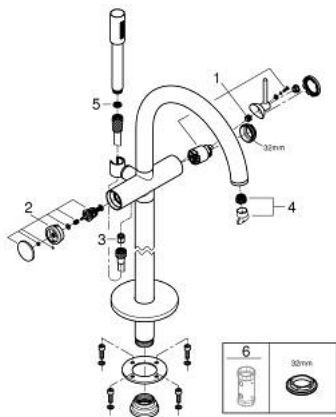

24 368 KF0 ATRIO SINGLE-LEVER BATH MIXER, FLOOR MOUNTED

PRODUCT DESCRIPTION

- Colour: phantom black
- for use with rough-in set 29 086 000 / 45 984 001
- GROHE SilkMove 35 mm ceramic cartridge
- with temperature limiter
- automatic diverter: bath/shower
- spout with mousseur
- projection 301 mm
- integrated non-return valve in the shower outlet
- with shower holder
- hand shower Rainshower Aqua Stick (26 866)
- Silverflex shower hose 1250 mm
- protected against backflow
- without roughing-in set 45 984 (please order separately)

24 368 KF0 ATRIO SINGLE-LEVER BATH MIXER, FLOOR MOUNTED

SPARE PARTS

- 1: Cartridge (Spare part-nr. 46374000)
 - 2: Diverter (Spare part-nr. 48405KF0)
 - 3: Non-return valve (Spare part-nr. 08565000)
 - 4: Mousseur (Spare part-nr. 13926000)
 - 5: Dirt strainer (Spare part-nr. 0700200M)
 - 6: Socket Spanner (Spare part-nr. 19332000)*
- * Optional accessories