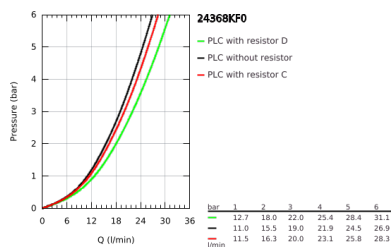

24 368 KF0 ATRIO SINGLE-LEVER BATH MIXER, FLOOR MOUNTED

PRODUCT DESCRIPTION

- Colour: phantom black
- for use with rough-in set 29 086 000 / 45 984 001
- GROHE SilkMove 35 mm ceramic cartridge
- with temperature limiter
- automatic diverter: bath/shower
- spout with mousseur
- projection 301 mm
- integrated non-return valve in the shower outlet
- with shower holder
- hand shower Rainshower Aqua Stick (26 866)
- Silverflex shower hose 1250 mm
- protected against backflow
- without roughing-in set 45 984 (please order separately)