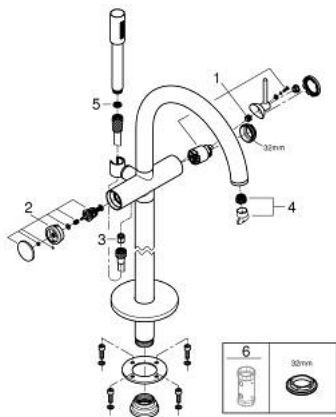

24 368 GN0 ATRIO SINGLE-LEVER BATH MIXER, FLOOR MOUNTED

PRODUCT DESCRIPTION

- Colour: brushed cool sunrise
- for use with rough-in set 29 086 000 / 45 984 001
- GROHE SilkMove 35 mm ceramic cartridge
- with temperature limiter
- GROHE LongLife finish
- automatic diverter: bath/shower
- spout with mousseur
- projection 301 mm
- integrated non-return valve in the shower outlet
- with shower holder
- hand shower Rainshower Aqua Stick (26 866)
- Silverflex shower hose 1250 mm
- protected against backflow
- without roughing-in set 45 984 (please order separately)
- minimum pressure 1.0 bar

24 368 GN0 ATRIO SINGLE-LEVER BATH MIXER, FLOOR MOUNTED

SPARE PARTS

- 1: Cartridge (Spare part-nr. 46374000)
 - 2: Diverter (Spare part-nr. 48405GN0)
 - 3: Non-return valve (Spare part-nr. 08565000)
 - 4: Mousseur (Spare part-nr. 13926000)
 - 5: Dirt strainer (Spare part-nr. 0700200M)
 - 6: Socket Spanner (Spare part-nr. 19332000)*
- * Optional accessories