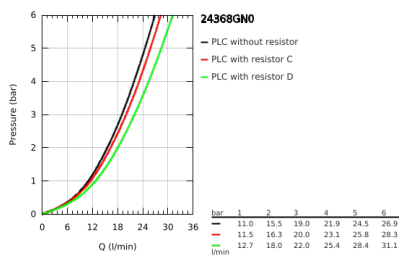

24 368 GN0 ATRIO SINGLE-LEVER BATH MIXER, FLOOR MOUNTED

PRODUCT DESCRIPTION

- Colour: brushed cool sunrise
- for use with rough-in set 29 086 000 / 45 984 001
- GROHE SilkMove 35 mm ceramic cartridge
- with temperature limiter
- GROHE LongLife finish
- automatic diverter: bath/shower
- spout with mousseur
- projection 301 mm
- integrated non-return valve in the shower outlet
- with shower holder
- hand shower Rainshower Aqua Stick (26 866)
- Silverflex shower hose 1250 mm
- protected against backflow
- without roughing-in set 45 984 (please order separately)
- minimum pressure 1.0 bar