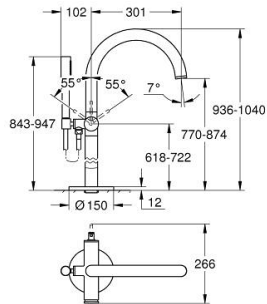

24 368 GN0 ATRIO SINGLE-LEVER BATH MIXER, FLOOR MOUNTED

PRODUCT DESCRIPTION

- Colour: brushed cool sunrise
- for use with rough-in set 29 086 000 / 45 984 001
- GROHE SilkMove 35 mm ceramic cartridge
- with temperature limiter
- GROHE LongLife finish
- automatic diverter: bath/shower
- spout with mousseur
- projection 301 mm
- integrated non-return valve in the shower outlet
- with shower holder
- hand shower Rainshower Aqua Stick (26 866)
- Silverflex shower hose 1250 mm
- protected against backflow
- without roughing-in set 45 984 (please order separately)
- minimum pressure 1.0 bar

24 368 GN0 ATRIO SINGLE-LEVER BATH MIXER, FLOOR MOUNTED

SPARE PARTS

- 1: Cartridge (Spare part-nr. 46374000)
 - 2: Diverter (Spare part-nr. 48405GN0)
 - 3: Non-return valve (Spare part-nr. 08565000)
 - 4: Mousseur (Spare part-nr. 13926000)
 - 5: Dirt strainer (Spare part-nr. 0700200M)
 - 6: Socket Spanner (Spare part-nr. 19332000)*
- * Optional accessories