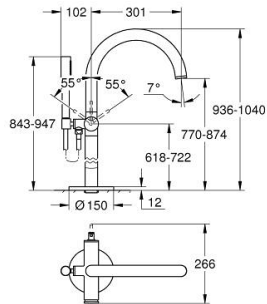

24 368 DL0 ATRIO SINGLE-LEVER BATH MIXER, FLOOR MOUNTED

PRODUCT DESCRIPTION

- Colour: brushed warm sunset
- for use with rough-in set 29 086 000 / 45 984 001
- GROHE SilkMove 35 mm ceramic cartridge
- with temperature limiter
- GROHE LongLife finish
- automatic diverter: bath/shower
- spout with mousseur
- projection 301 mm
- integrated non-return valve in the shower outlet
- with shower holder
- hand shower Rainshower Aqua Stick (26 866)
- Silverflex shower hose 1250 mm
- protected against backflow
- without roughing-in set 45 984 (please order separately)
- minimum pressure 1.0 bar

24 368 DL0 ATRIO SINGLE-LEVER BATH MIXER, FLOOR MOUNTED

SPARE PARTS

- 1: Cartridge (Spare part-nr. 46374000)
 - 2: Diverter (Spare part-nr. 48405DL0)
 - 3: Non-return valve (Spare part-nr. 08565000)
 - 4: Mousseur (Spare part-nr. 13926000)
 - 5: Dirt strainer (Spare part-nr. 0700200M)
 - 6: Socket Spanner (Spare part-nr. 19332000)*
- * Optional accessories