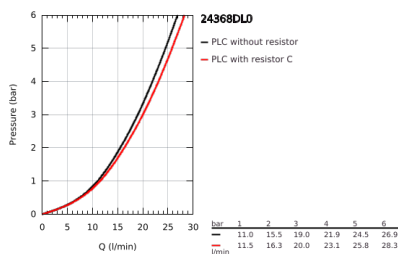

24 368 DL0 ATRIO SINGLE-LEVER BATH MIXER, FLOOR MOUNTED

PRODUCT DESCRIPTION

- Colour: brushed warm sunset
- for use with rough-in set 29 086 000 / 45 984 001
- GROHE SilkMove 35 mm ceramic cartridge
- with temperature limiter
- GROHE LongLife finish
- automatic diverter: bath/shower
- spout with mousseur
- projection 301 mm
- integrated non-return valve in the shower outlet
- with shower holder
- hand shower Rainshower Aqua Stick (26 866)
- Silverflex shower hose 1250 mm
- protected against backflow
- without roughing-in set 45 984 (please order separately)
- minimum pressure 1.0 bar