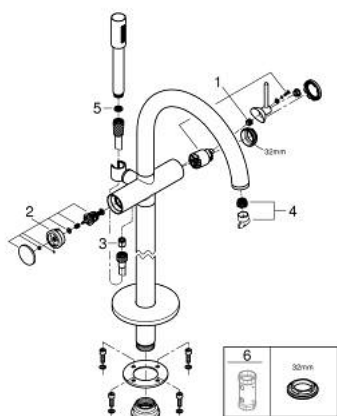

24 368 DL0 ATRIO SINGLE-LEVER BATH MIXER, FLOOR MOUNTED

PRODUCT DESCRIPTION

- Colour: brushed warm sunset
- for use with rough-in set 29 086 000 / 45 984 001
- GROHE SilkMove 35 mm ceramic cartridge
- with temperature limiter
- GROHE LongLife finish
- automatic diverter: bath/shower
- spout with mousseur
- projection 301 mm
- integrated non-return valve in the shower outlet
- with shower holder
- hand shower Rainshower Aqua Stick (26 866)
- Silverflex shower hose 1250 mm
- protected against backflow
- without roughing-in set 45 984 (please order separately)
- minimum pressure 1.0 bar

24 368 DL0 ATRIO SINGLE-LEVER BATH MIXER, FLOOR MOUNTED

SPARE PARTS

- 1: Cartridge (Spare part-nr. 46374000)
 - 2: Diverter (Spare part-nr. 48405DL0)
 - 3: Non-return valve (Spare part-nr. 08565000)
 - 4: Mousseur (Spare part-nr. 13926000)
 - 5: Dirt strainer (Spare part-nr. 0700200M)
 - 6: Socket Spanner (Spare part-nr. 19332000)*
- * Optional accessories