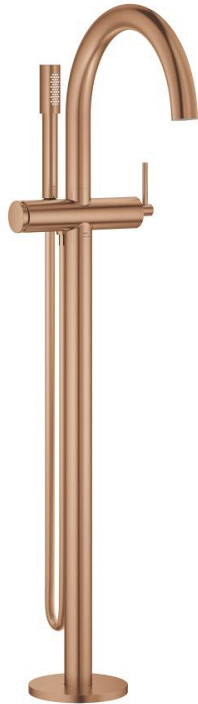

24 368 DL0 ATRIO SINGLE-LEVER BATH MIXER, FLOOR MOUNTED

PRODUCT DESCRIPTION

- Colour: brushed warm sunset
- for use with rough-in set 29 086 000 / 45 984 001
- GROHE SilkMove 35 mm ceramic cartridge
- with temperature limiter
- GROHE LongLife finish
- automatic diverter: bath/shower
- spout with mousseur
- projection 301 mm
- integrated non-return valve in the shower outlet
- with shower holder
- hand shower Rainshower Aqua Stick (26 866)
- Silverflex shower hose 1250 mm
- protected against backflow
- without roughing-in set 45 984 (please order separately)
- minimum pressure 1.0 bar

24 368 DL0 ATRIO SINGLE-LEVER BATH MIXER, FLOOR MOUNTED

SPARE PARTS

- 1: Cartridge (Spare part-nr. 46374000)
 - 2: Diverter (Spare part-nr. 48405DL0)
 - 3: Non-return valve (Spare part-nr. 08565000)
 - 4: Mousseur (Spare part-nr. 13926000)
 - 5: Dirt strainer (Spare part-nr. 0700200M)
 - 6: Socket Spanner (Spare part-nr. 19332000)*
- * Optional accessories