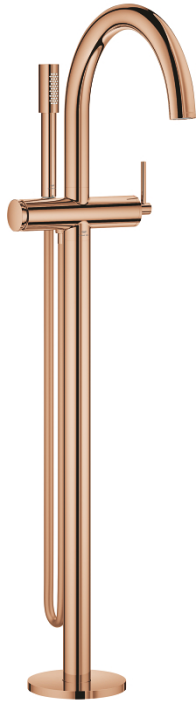

24 368 DA0 ATRIO SINGLE-LEVER BATH MIXER, FLOOR MOUNTED

PRODUCT DESCRIPTION

- Colour: warm sunset
- for use with rough-in set 29 086 000 / 45 984 001
- GROHE SilkMove 35 mm ceramic cartridge
- with temperature limiter
- GROHE LongLife finish
- automatic diverter: bath/shower
- spout with mousseur
- projection 301 mm
- integrated non-return valve in the shower outlet
- with shower holder
- hand shower Rainshower Aqua Stick (26 866)
- Silverflex shower hose 1250 mm
- protected against backflow
- without roughing-in set 45 984 (please order separately)
- minimum pressure 1.0 bar

24 368 DA0 ATRIO SINGLE-LEVER BATH MIXER, FLOOR MOUNTED

SPARE PARTS

- 1: Cartridge (Spare part-nr. 46374000)
 - 2: Diverter (Spare part-nr. 48405DA0)
 - 3: Non-return valve (Spare part-nr. 08565000)
 - 4: Mousseur (Spare part-nr. 13926000)
 - 5: Dirt strainer (Spare part-nr. 0700200M)
 - 6: Socket Spanner (Spare part-nr. 19332000)*
- * Optional accessories