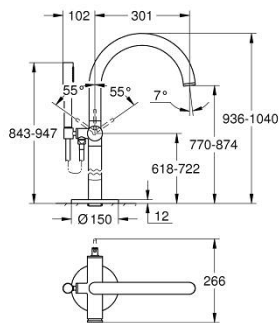

24 368 DA0 ATRIO SINGLE-LEVER BATH MIXER, FLOOR MOUNTED

PRODUCT DESCRIPTION

- Colour: warm sunset
- for use with rough-in set 29 086 000 / 45 984 001
- GROHE SilkMove 35 mm ceramic cartridge
- with temperature limiter
- GROHE LongLife finish
- automatic diverter: bath/shower
- spout with mousseur
- projection 301 mm
- integrated non-return valve in the shower outlet
- with shower holder
- hand shower Rainshower Aqua Stick (26 866)
- Silverflex shower hose 1250 mm
- protected against backflow
- without roughing-in set 45 984 (please order separately)
- minimum pressure 1.0 bar

24 368 DA0 ATRIO SINGLE-LEVER BATH MIXER, FLOOR MOUNTED

SPARE PARTS

- 1: Cartridge (Spare part-nr. 46374000)
 - 2: Diverter (Spare part-nr. 48405DA0)
 - 3: Non-return valve (Spare part-nr. 08565000)
 - 4: Mousseur (Spare part-nr. 13926000)
 - 5: Dirt strainer (Spare part-nr. 0700200M)
 - 6: Socket Spanner (Spare part-nr. 19332000)*
- * Optional accessories