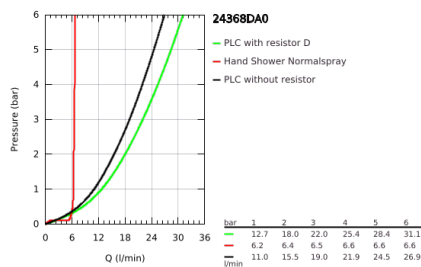

24 368 DA0 ATRIO SINGLE-LEVER BATH MIXER, FLOOR MOUNTED

PRODUCT DESCRIPTION

- Colour: warm sunset
- for use with rough-in set 29 086 000 / 45 984 001
- GROHE SilkMove 35 mm ceramic cartridge
- with temperature limiter
- GROHE LongLife finish
- automatic diverter: bath/shower
- spout with mousseur
- projection 301 mm
- integrated non-return valve in the shower outlet
- with shower holder
- hand shower Rainshower Aqua Stick (26 866)
- Silverflex shower hose 1250 mm
- protected against backflow
- without roughing-in set 45 984 (please order separately)
- minimum pressure 1.0 bar