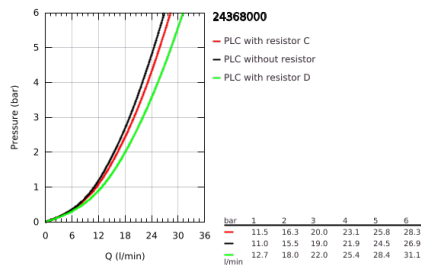

24 368 000 ATRIO SINGLE-LEVER BATH MIXER, FLOOR MOUNTED

PRODUCT DESCRIPTION

- Colour: chrome
- for use with rough-in set 29 086 000 / 45 984 001
- GROHE SilkMove 35 mm ceramic cartridge
- with temperature limiter
- GROHE LongLife finish
- automatic diverter: bath/shower
- spout with mousseur
- projection 301 mm
- integrated non-return valve in the shower outlet
- with shower holder
- hand shower Rainshower Aqua Stick (26 866)
- Silverflex shower hose 1250 mm
- protected against backflow
- without roughing-in set 45 984 (please order separately)
- minimum pressure 1.0 bar