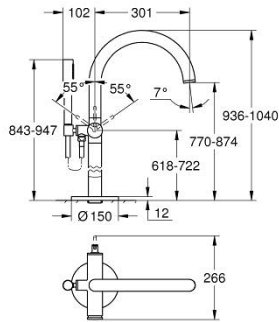

24 368 000 ATRIO SINGLE-LEVER BATH MIXER, FLOOR MOUNTED

PRODUCT DESCRIPTION

- Colour: chrome
- for use with rough-in set 29 086 000 / 45 984 001
- GROHE SilkMove 35 mm ceramic cartridge
- with temperature limiter
- GROHE LongLife finish
- automatic diverter: bath/shower
- spout with mousseur
- projection 301 mm
- integrated non-return valve in the shower outlet
- with shower holder
- hand shower Rainshower Aqua Stick (26 866)
- Silverflex shower hose 1250 mm
- protected against backflow
- without roughing-in set 45 984 (please order separately)
- minimum pressure 1.0 bar

24 368 000 ATRIO SINGLE-LEVER BATH MIXER, FLOOR MOUNTED

SPARE PARTS

- 1: Cartridge (Spare part-nr. 46374000)
 - 2: Diverter (Spare part-nr. 48405000)
 - 3: Non-return valve (Spare part-nr. 08565000)
 - 4: Mousseur (Spare part-nr. 13926000)
 - 5: Dirt strainer (Spare part-nr. 0700200M)
 - 6: Socket Spanner (Spare part-nr. 19332000)*
- * Optional accessories