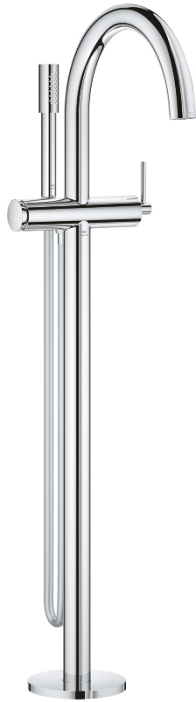

24 368 000 ATRIO SINGLE-LEVER BATH MIXER, FLOOR MOUNTED

PRODUCT DESCRIPTION

- Colour: chrome
- for use with rough-in set 29 086 000 / 45 984 001
- GROHE SilkMove 35 mm ceramic cartridge
- with temperature limiter
- GROHE LongLife finish
- automatic diverter: bath/shower
- spout with mousseur
- projection 301 mm
- integrated non-return valve in the shower outlet
- with shower holder
- hand shower Rainshower Aqua Stick (26 866)
- Silverflex shower hose 1250 mm
- protected against backflow
- without roughing-in set 45 984 (please order separately)
- minimum pressure 1.0 bar

24 368 000 ATRIO SINGLE-LEVER BATH MIXER, FLOOR MOUNTED

SPARE PARTS

- 1: Cartridge (Spare part-nr. 46374000)
 - 2: Diverter (Spare part-nr. 48405000)
 - 3: Non-return valve (Spare part-nr. 08565000)
 - 4: Mousseur (Spare part-nr. 13926000)
 - 5: Dirt strainer (Spare part-nr. 0700200M)
 - 6: Socket Spanner (Spare part-nr. 19332000)*
- * Optional accessories