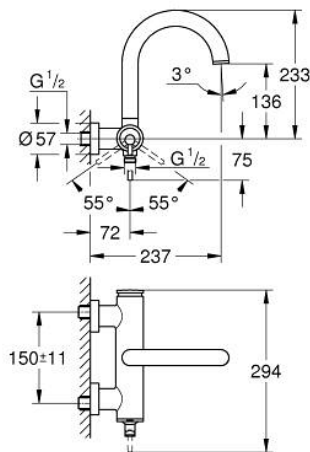

24 367 MS0 ATRIO SINGLE-LEVER BATH MIXER 1/2"

PRODUCT DESCRIPTION

- Colour: satin steel
- wall mounted
- GROHE SilkMove 35 mm ceramic cartridge
- GROHE LongLife finish
- adjustable flow rate limiter
- automatic diverter: bath/shower
- cast spout
- mousseur
- shower bottom outlet with integrated non return-valve
- covered S-unions
- protected against backflow

24 367 MS0 ATRIO SINGLE-LEVER BATH MIXER 1/2"

SPARE PARTS

- 1: Cartridge (Spare part-nr. 46374000)
 - 2: Diverter (Spare part-nr. 48405MS0)
 - 3: Non-return valve (Spare part-nr. 08565000)
 - 4: Mousseur (Spare part-nr. 13926000)
 - 5: Socket Spanner (Spare part-nr. 19332000)*
- * Optional accessories