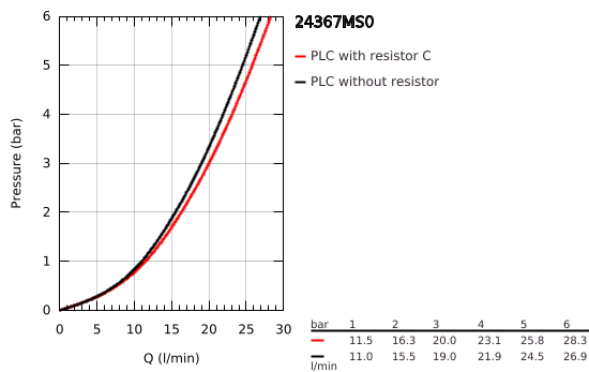

24 367 MS0 ATRIO SINGLE-LEVER BATH MIXER 1/2"

PRODUCT DESCRIPTION

- Colour: satin steel
- wall mounted
- GROHE SilkMove 35 mm ceramic cartridge
- GROHE LongLife finish
- adjustable flow rate limiter
- automatic diverter: bath/shower
- cast spout
- mousseur
- shower bottom outlet with integrated non return-valve
- covered S-unions
- protected against backflow

24 367 MS0 ATRIO SINGLE-LEVER BATH MIXER 1/2"

SPARE PARTS

- 1: Cartridge (Spare part-nr. 46374000)
 - 2: Diverter (Spare part-nr. 48405MS0)
 - 3: Non-return valve (Spare part-nr. 08565000)
 - 4: Mousseur (Spare part-nr. 13926000)
 - 5: Socket Spanner (Spare part-nr. 19332000)*
- * Optional accessories