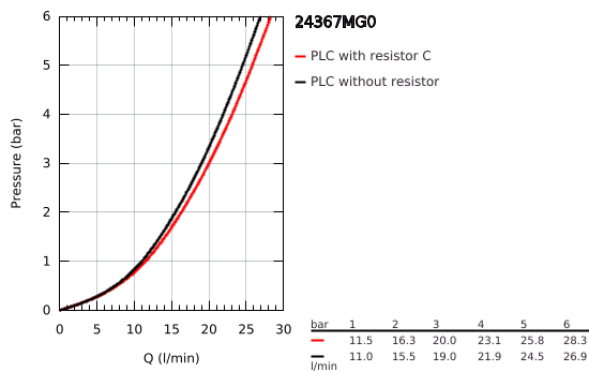

24 367 MG0 ATRIO SINGLE-LEVER BATH MIXER 1/2"

PRODUCT DESCRIPTION

- Colour: satin graphite
- wall mounted
- GROHE SilkMove 35 mm ceramic cartridge
- GROHE LongLife finish
- adjustable flow rate limiter
- automatic diverter: bath/shower
- cast spout
- mousseur
- shower bottom outlet with integrated non return-valve
- covered S-unions
- protected against backflow

24 367 MG0 ATRIO SINGLE-LEVER BATH MIXER 1/2"

SPARE PARTS

- 1: Cartridge (Spare part-nr. 46374000)
 - 2: Diverter (Spare part-nr. 48405MG0)
 - 3: Non-return valve (Spare part-nr. 08565000)
 - 4: Mousseur (Spare part-nr. 13926000)
 - 5: Socket Spanner (Spare part-nr. 19332000)*
- * Optional accessories