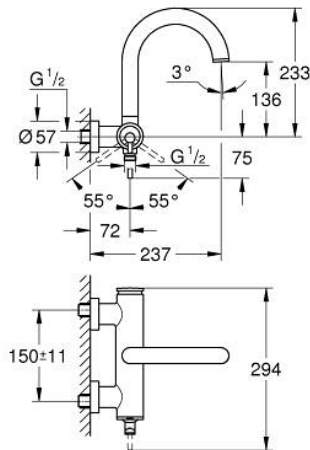

24 367 MG0 ATRIO SINGLE-LEVER BATH MIXER 1/2"

PRODUCT DESCRIPTION

- Colour: satin graphite
- wall mounted
- GROHE SilkMove 35 mm ceramic cartridge
- GROHE LongLife finish
- adjustable flow rate limiter
- automatic diverter: bath/shower
- cast spout
- mousseur
- shower bottom outlet with integrated non return-valve
- covered S-unions
- protected against backflow

24 367 MG0 ATRIO SINGLE-LEVER BATH MIXER 1/2"

SPARE PARTS

- 1: Cartridge (Spare part-nr. 46374000)
 - 2: Diverter (Spare part-nr. 48405MG0)
 - 3: Non-return valve (Spare part-nr. 08565000)
 - 4: Mousseur (Spare part-nr. 13926000)
 - 5: Socket Spanner (Spare part-nr. 19332000)*
- * Optional accessories