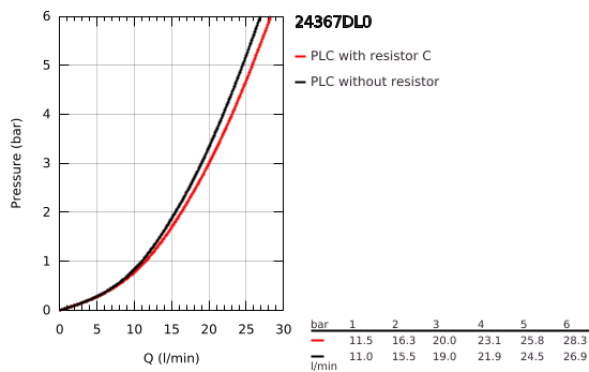

24 367 DL0 ATRIO SINGLE-LEVER BATH MIXER 1/2"

PRODUCT DESCRIPTION

- Colour: brushed warm sunset
- wall mounted
- GROHE SilkMove 35 mm ceramic cartridge
- GROHE LongLife finish
- adjustable flow rate limiter
- automatic diverter: bath/shower
- cast spout
- mousseur
- shower bottom outlet with integrated non return-valve
- covered S-unions
- protected against backflow

24 367 DL0 ATRIO SINGLE-LEVER BATH MIXER 1/2"

SPARE PARTS

- 1: Cartridge (Spare part-nr. 46374000)
 - 2: Diverter (Spare part-nr. 48405DL0)
 - 3: Non-return valve (Spare part-nr. 08565000)
 - 4: Mousseur (Spare part-nr. 13926000)
 - 5: Socket Spanner (Spare part-nr. 19332000)*
- * Optional accessories