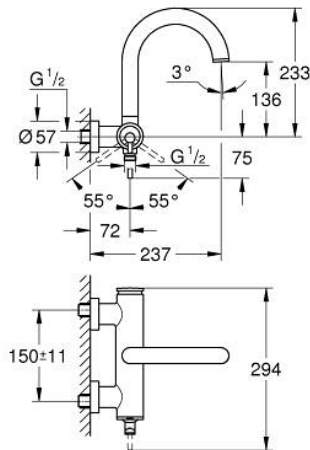

24 367 DL0 ATRIO SINGLE-LEVER BATH MIXER 1/2"

PRODUCT DESCRIPTION

- Colour: brushed warm sunset
- wall mounted
- GROHE SilkMove 35 mm ceramic cartridge
- GROHE LongLife finish
- adjustable flow rate limiter
- automatic diverter: bath/shower
- cast spout
- mousseur
- shower bottom outlet with integrated non return-valve
- covered S-unions
- protected against backflow

24 367 DL0 ATRIO SINGLE-LEVER BATH MIXER 1/2"

SPARE PARTS

- 1: Cartridge (Spare part-nr. 46374000)
 - 2: Diverter (Spare part-nr. 48405DL0)
 - 3: Non-return valve (Spare part-nr. 08565000)
 - 4: Mousseur (Spare part-nr. 13926000)
 - 5: Socket Spanner (Spare part-nr. 19332000)*
- * Optional accessories