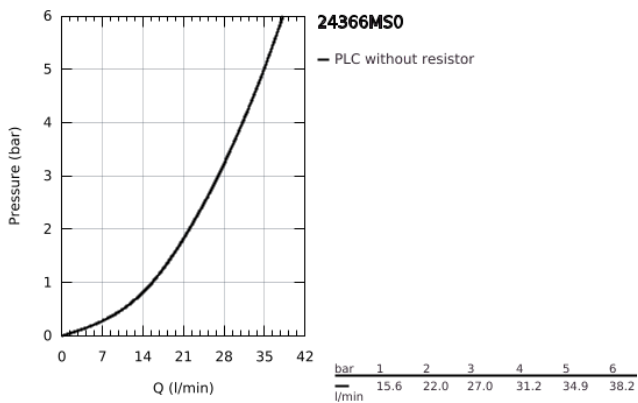

24 366 MS0 ATRIO SINGLE-LEVER SHOWER MIXER 1/2"

PRODUCT DESCRIPTION

- Colour: satin steel
- wall mounted
- GROHE SilkMove 35 mm ceramic cartridge
- GROHE LongLife finish
- adjustable flow rate limiter
- shower bottom outlet with integrated non return-valve
- covered S-unions
- protected against backflow

24 366 MS0 ATRIO SINGLE-LEVER SHOWER MIXER 1/2"

SPARE PARTS

- 1: Cartridge (Spare part-nr. 46374000)
 - 2: Non-return valve (Spare part-nr. 08565000)
 - 3: Socket Spanner (Spare part-nr. 19332000)*
- * Optional accessories