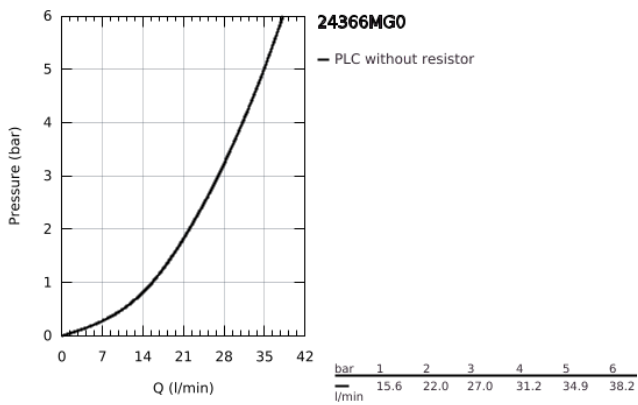

24 366 MG0 ATRIO SINGLE-LEVER SHOWER MIXER 1/2"

PRODUCT DESCRIPTION

- Colour: satin graphite
- wall mounted
- GROHE SilkMove 35 mm ceramic cartridge
- GROHE LongLife finish
- adjustable flow rate limiter
- shower bottom outlet with integrated non return-valve
- covered S-unions
- protected against backflow

24 366 MG0 ATRIO SINGLE-LEVER SHOWER MIXER 1/2"

SPARE PARTS

- 1: Cartridge (Spare part-nr. 46374000)
 - 2: Non-return valve (Spare part-nr. 08565000)
 - 3: Socket Spanner (Spare part-nr. 19332000)*
- * Optional accessories