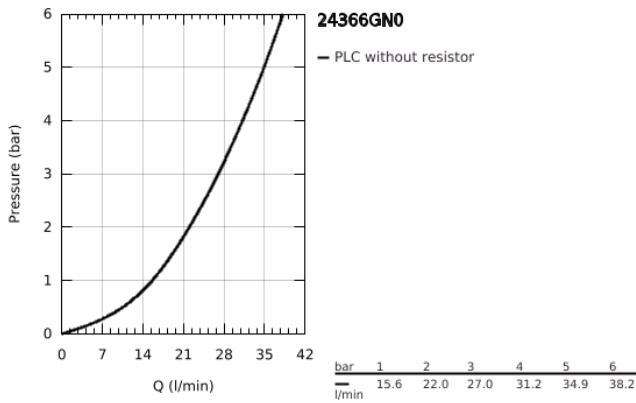

## 24 366 GN0 ATRIO SINGLE-LEVER SHOWER MIXER 1/2"

### PRODUCT DESCRIPTION

- Colour: brushed cool sunrise
- wall mounted
- GROHE SilkMove 35 mm ceramic cartridge
- GROHE LongLife finish
- adjustable flow rate limiter
- shower bottom outlet with integrated non return-valve
- covered S-unions
- protected against backflow