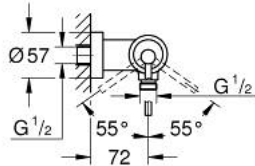

## 24 366 GN0 ATRIO SINGLE-LEVER SHOWER MIXER 1/2"

### PRODUCT DESCRIPTION

- Colour: brushed cool sunrise
- wall mounted
- GROHE SilkMove 35 mm ceramic cartridge
- GROHE LongLife finish
- adjustable flow rate limiter
- shower bottom outlet with integrated non return-valve
- covered S-unions
- protected against backflow