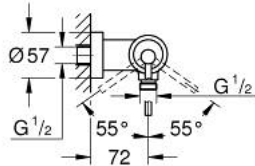

24 366 DL0 ATRIO SINGLE-LEVER SHOWER MIXER 1/2"

PRODUCT DESCRIPTION

- Colour: brushed warm sunset
- wall mounted
- GROHE SilkMove 35 mm ceramic cartridge
- GROHE LongLife finish
- adjustable flow rate limiter
- shower bottom outlet with integrated non return-valve
- covered S-unions
- protected against backflow

24 366 DL0 ATRIO SINGLE-LEVER SHOWER MIXER 1/2"

SPARE PARTS

- 1: Cartridge (Spare part-nr. 46374000)
 - 2: Non-return valve (Spare part-nr. 08565000)
 - 3: Socket Spanner (Spare part-nr. 19332000)*
- * Optional accessories