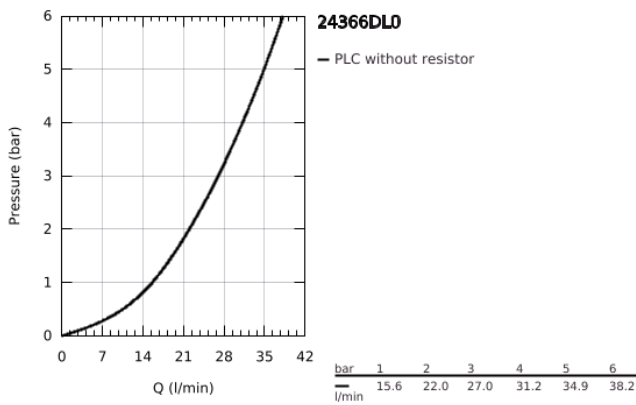

24 366 DL0 ATRIO SINGLE-LEVER SHOWER MIXER 1/2"

PRODUCT DESCRIPTION

- Colour: brushed warm sunset
- wall mounted
- GROHE SilkMove 35 mm ceramic cartridge
- GROHE LongLife finish
- adjustable flow rate limiter
- shower bottom outlet with integrated non return-valve
- covered S-unions
- protected against backflow

24 366 DL0 ATRIO SINGLE-LEVER SHOWER MIXER 1/2"

SPARE PARTS

- 1: Cartridge (Spare part-nr. 46374000)
 - 2: Non-return valve (Spare part-nr. 08565000)
 - 3: Socket Spanner (Spare part-nr. 19332000)*
- * Optional accessories