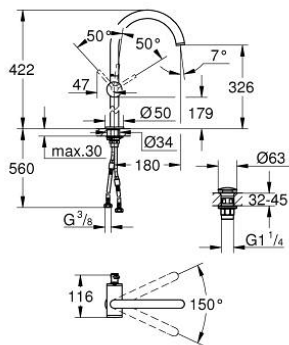

24 365 MS0 **ATRIO SINGLE-LEVER BASIN MIXER 1/2"**
XL-SIZE

PRODUCT DESCRIPTION

- Colour: satin steel
- single hole installation
- for free-standing basins
- GROHE SilkMove 28 mm ceramic cartridge
- with temperature limiter
- GROHE LongLife finish
- GROHE EcoJoy - less water, perfect flow
- maximum flow rate (at 3 bar): 5 l/min
- swivel tubular C-spout with mousseur
- stop limiter
- adjustable swivel area 0° / 150° / 360°
- Push-open waste set 1 1/4"
- flexible connection hoses

24 365 MS0 **ATRIO SINGLE-LEVER BASIN MIXER 1/2"**
XL-SIZE

SPARE PARTS

- 1: Safety ring (Spare part-nr. 4826600M)
- 2: Flow straightener (Spare part-nr. 48408000)
- 3: Sealing washer (Spare part-nr. 0128500M)
- 4: Fitting ring (Spare part-nr. 07419000)
- 5: Cartridge (Spare part-nr. 46963000)
- 6: Shank fastening assembly (Spare part-nr. 48409000)
- 7: Waste set with push-open plug (Spare part-nr. 65807MS0)