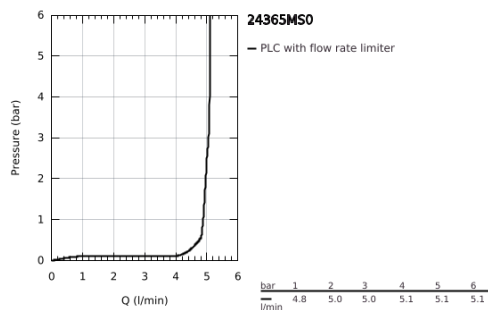

24 365 MS0 **ATRIO SINGLE-LEVER BASIN MIXER 1/2"**
XL-SIZE

PRODUCT DESCRIPTION

- Colour: satin steel
- single hole installation
- for free-standing basins
- GROHE SilkMove 28 mm ceramic cartridge
- with temperature limiter
- GROHE LongLife finish
- GROHE EcoJoy - less water, perfect flow
- maximum flow rate (at 3 bar): 5 l/min
- swivel tubular C-spout with mousseur
- stop limiter
- adjustable swivel area 0° / 150° / 360°
- Push-open waste set 1 1/4"
- flexible connection hoses

24 365 MS0 **ATRIO SINGLE-LEVER BASIN MIXER 1/2"**
XL-SIZE

SPARE PARTS

- 1: Safety ring (Spare part-nr. 4826600M)
- 2: Flow straightener (Spare part-nr. 48408000)
- 3: Sealing washer (Spare part-nr. 0128500M)
- 4: Fitting ring (Spare part-nr. 07419000)
- 5: Cartridge (Spare part-nr. 46963000)
- 6: Shank fastening assembly (Spare part-nr. 48409000)
- 7: Waste set with push-open plug (Spare part-nr. 65807MS0)