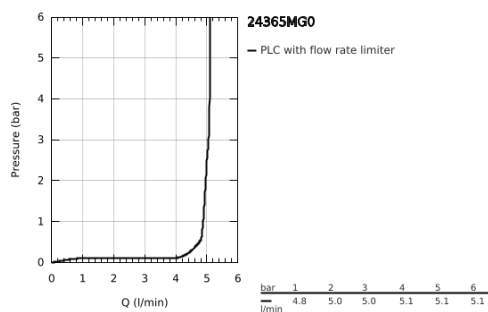

24 365 MG0 **ATRIO SINGLE-LEVER BASIN MIXER 1/2"**  
**XL-SIZE**

**PRODUCT DESCRIPTION**

- Colour: satin graphite
- single hole installation
- for free-standing basins
- GROHE SilkMove 28 mm ceramic cartridge
- with temperature limiter
- GROHE LongLife finish
- GROHE EcoJoy - less water, perfect flow
- maximum flow rate (at 3 bar): 5 l/min
- swivel tubular C-spout with mousseur
- stop limiter
- adjustable swivel area 0° / 150° / 360°
- Push-open waste set 1 1/4"
- flexible connection hoses

24 365 MG0 **ATRIO SINGLE-LEVER BASIN MIXER 1/2"**  
**XL-SIZE**

**SPARE PARTS**

- 1: Safety ring (Spare part-nr. 4826600M)
- 2: Flow straightener (Spare part-nr. 48408000)
- 3: Sealing washer (Spare part-nr. 0128500M)
- 4: Fitting ring (Spare part-nr. 07419000)
- 5: Cartridge (Spare part-nr. 46963000)
- 6: Shank fastening assembly (Spare part-nr. 48409000)
- 7: Waste set with push-open plug (Spare part-nr. 65807MG0)