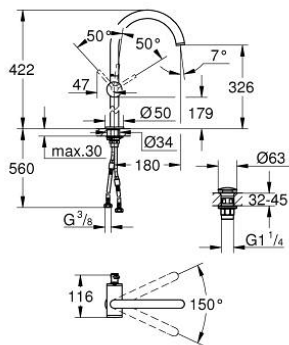

24 365 MG0 **ATRIO SINGLE-LEVER BASIN MIXER 1/2"**  
**XL-SIZE**

**PRODUCT DESCRIPTION**

- Colour: satin graphite
- single hole installation
- for free-standing basins
- GROHE SilkMove 28 mm ceramic cartridge
- with temperature limiter
- GROHE LongLife finish
- GROHE EcoJoy - less water, perfect flow
- maximum flow rate (at 3 bar): 5 l/min
- swivel tubular C-spout with mousseur
- stop limiter
- adjustable swivel area 0° / 150° / 360°
- Push-open waste set 1 1/4"
- flexible connection hoses

24 365 MG0 **ATRIO SINGLE-LEVER BASIN MIXER 1/2"**  
**XL-SIZE**

**SPARE PARTS**

- 1: Safety ring (Spare part-nr. 4826600M)
- 2: Flow straightener (Spare part-nr. 48408000)
- 3: Sealing washer (Spare part-nr. 0128500M)
- 4: Fitting ring (Spare part-nr. 07419000)
- 5: Cartridge (Spare part-nr. 46963000)
- 6: Shank fastening assembly (Spare part-nr. 48409000)
- 7: Waste set with push-open plug (Spare part-nr. 65807MG0)