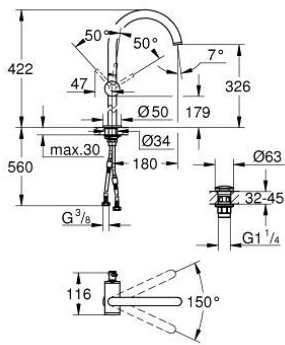

24 365 KF0 **ATRIO SINGLE-LEVER BASIN MIXER 1/2"**
XL-SIZE

PRODUCT DESCRIPTION

- Colour: phantom black
- for free-standing basins
- GROHE SilkMove 28 mm ceramic cartridge
- with temperature limiter
- GROHE EcoJoy - less water, perfect flow
- maximum flow rate (at 3 bar): 5 l/min
- swivel tubular C-spout with mousseur
- stop limiter
- adjustable swivel area 0° / 150° / 360°
- Push-open waste set 1 1/4"
- flexible connection hoses

24 365 KF0 **ATRIO SINGLE-LEVER BASIN MIXER 1/2"**
XL-SIZE

SPARE PARTS

- 1: Safety ring (Spare part-nr. 4826600M)
- 2: Flow straightener (Spare part-nr. 48408000)
- 3: Sealing washer (Spare part-nr. 0128500M)
- 4: Fitting ring (Spare part-nr. 07419000)
- 5: Cartridge (Spare part-nr. 46963000)
- 6: Shank fastening assembly (Spare part-nr. 48409000)
- 7: Waste set with push-open plug (Spare part-nr. 65807KF0)