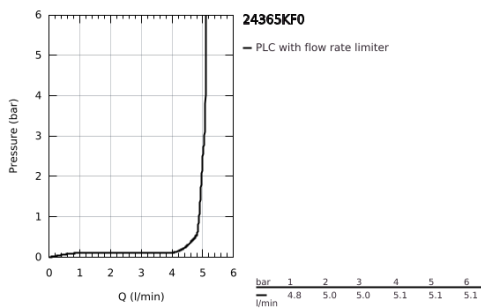

24 365 KF0 **ATRIO SINGLE-LEVER BASIN MIXER 1/2"**
XL-SIZE

PRODUCT DESCRIPTION

- Colour: phantom black
- for free-standing basins
- GROHE SilkMove 28 mm ceramic cartridge
- with temperature limiter
- GROHE EcoJoy - less water, perfect flow
- maximum flow rate (at 3 bar): 5 l/min
- swivel tubular C-spout with mousseur
- stop limiter
- adjustable swivel area 0° / 150° / 360°
- Push-open waste set 1 1/4"
- flexible connection hoses

24 365 KF0 **ATRIO SINGLE-LEVER BASIN MIXER 1/2"**
XL-SIZE

SPARE PARTS

- 1: Safety ring (Spare part-nr. 4826600M)
- 2: Flow straightener (Spare part-nr. 48408000)
- 3: Sealing washer (Spare part-nr. 0128500M)
- 4: Fitting ring (Spare part-nr. 07419000)
- 5: Cartridge (Spare part-nr. 46963000)
- 6: Shank fastening assembly (Spare part-nr. 48409000)
- 7: Waste set with push-open plug (Spare part-nr. 65807KF0)