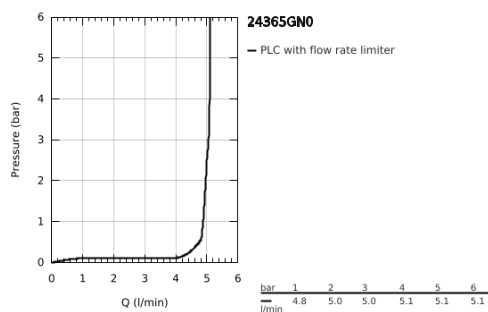

24 365 GN0 **ATRIO SINGLE-LEVER BASIN MIXER 1/2"**
XL-SIZE

PRODUCT DESCRIPTION

- Colour: brushed cool sunrise
- single hole installation
- for free-standing basins
- GROHE SilkMove 28 mm ceramic cartridge
- with temperature limiter
- GROHE LongLife finish
- GROHE EcoJoy - less water, perfect flow
- maximum flow rate (at 3 bar): 5 l/min
- swivel tubular C-spout with mousseur
- stop limiter
- adjustable swivel area 0° / 150° / 360°
- Push-open waste set 1 1/4"
- flexible connection hoses

24 365 GN0 **ATRIO SINGLE-LEVER BASIN MIXER 1/2"**
XL-SIZE

SPARE PARTS

- 1: Safety ring (Spare part-nr. 4826600M)
- 2: Flow straightener (Spare part-nr. 48408000)
- 3: Sealing washer (Spare part-nr. 0128500M)
- 4: Fitting ring (Spare part-nr. 07419000)
- 5: Cartridge (Spare part-nr. 46963000)
- 6: Shank fastening assembly (Spare part-nr. 48409000)
- 7: Waste set with push-open plug (Spare part-nr. 65807GN0)