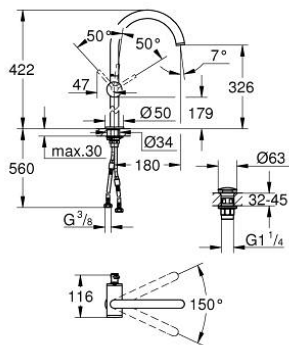

24 365 GN0 **ATRIO SINGLE-LEVER BASIN MIXER 1/2"**
XL-SIZE

PRODUCT DESCRIPTION

- Colour: brushed cool sunrise
- single hole installation
- for free-standing basins
- GROHE SilkMove 28 mm ceramic cartridge
- with temperature limiter
- GROHE LongLife finish
- GROHE EcoJoy - less water, perfect flow
- maximum flow rate (at 3 bar): 5 l/min
- swivel tubular C-spout with mousseur
- stop limiter
- adjustable swivel area 0° / 150° / 360°
- Push-open waste set 1 1/4"
- flexible connection hoses

24 365 GN0 **ATRIO SINGLE-LEVER BASIN MIXER 1/2"**
XL-SIZE

SPARE PARTS

- 1: Safety ring (Spare part-nr. 4826600M)
- 2: Flow straightener (Spare part-nr. 48408000)
- 3: Sealing washer (Spare part-nr. 0128500M)
- 4: Fitting ring (Spare part-nr. 07419000)
- 5: Cartridge (Spare part-nr. 46963000)
- 6: Shank fastening assembly (Spare part-nr. 48409000)
- 7: Waste set with push-open plug (Spare part-nr. 65807GN0)