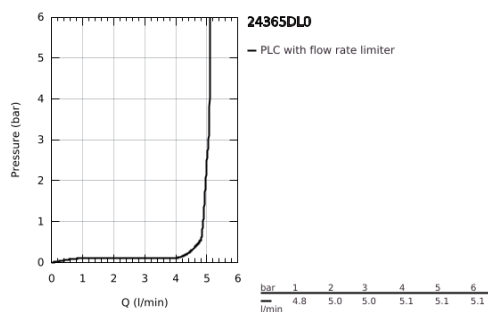

24 365 DL0 ATRIO SINGLE-LEVER BASIN MIXER 1/2" XL-SIZE

PRODUCT DESCRIPTION

- Colour: brushed warm sunset
- single hole installation
- for free-standing basins
- GROHE SilkMove 28 mm ceramic cartridge
- with temperature limiter
- GROHE LongLife finish
- GROHE EcoJoy - less water, perfect flow
- maximum flow rate (at 3 bar): 5 l/min
- swivel tubular C-spout with mousseur
- stop limiter
- adjustable swivel area 0° / 150° / 360°
- Push-open waste set 1 1/4"
- flexible connection hoses

24 365 DL0 ATRIO SINGLE-LEVER BASIN MIXER 1/2" XL-SIZE

SPARE PARTS

- 1: Safety ring (Spare part-nr. 4826600M)
- 2: Flow straightener (Spare part-nr. 48408000)
- 3: Sealing washer (Spare part-nr. 0128500M)
- 4: Fitting ring (Spare part-nr. 07419000)
- 5: Cartridge (Spare part-nr. 46963000)
- 6: Shank fastening assembly (Spare part-nr. 48409000)
- 7: Waste set with push-open plug (Spare part-nr. 65807DL0)