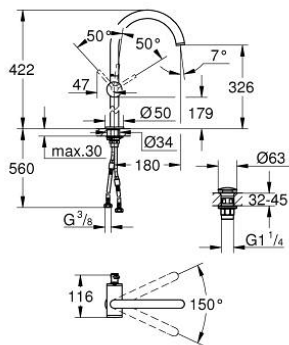

24 365 DL0 ATRIO SINGLE-LEVER BASIN MIXER 1/2" XL-SIZE

PRODUCT DESCRIPTION

- Colour: brushed warm sunset
- single hole installation
- for free-standing basins
- GROHE SilkMove 28 mm ceramic cartridge
- with temperature limiter
- GROHE LongLife finish
- GROHE EcoJoy - less water, perfect flow
- maximum flow rate (at 3 bar): 5 l/min
- swivel tubular C-spout with mousseur
- stop limiter
- adjustable swivel area 0° / 150° / 360°
- Push-open waste set 1 1/4"
- flexible connection hoses

24 365 DL0 ATRIO SINGLE-LEVER BASIN MIXER 1/2" XL-SIZE

SPARE PARTS

- 1: Safety ring (Spare part-nr. 4826600M)
- 2: Flow straightener (Spare part-nr. 48408000)
- 3: Sealing washer (Spare part-nr. 0128500M)
- 4: Fitting ring (Spare part-nr. 07419000)
- 5: Cartridge (Spare part-nr. 46963000)
- 6: Shank fastening assembly (Spare part-nr. 48409000)
- 7: Waste set with push-open plug (Spare part-nr. 65807DL0)