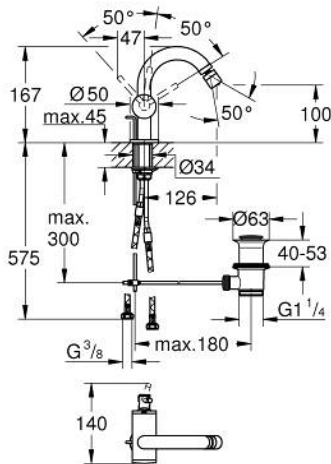

## 24 364 MS0 ATRIO SINGLE-LEVER BIDET MIXER 1/2"

### PRODUCT DESCRIPTION

- Colour: satin steel
- single hole installation
- GROHE SilkMove 28 mm ceramic cartridge
- with temperature limiter
- GROHE LongLife finish
- rapid installation system
- tubular C-spout with ball-joint mousseur
- pop-up waste set 1 1/4"
- flexible connection hoses

### SPARE PARTS

- 1: Pop-up rod (Spare part-nr. 65196MS0)
  - 2: Cartridge (Spare part-nr. 46963000)
  - 3: Fitting ring (Spare part-nr. 07419000)
  - 4: Mousseur (Spare part-nr. 06574MS0)
  - 5: Shank fastening assembly (Spare part-nr. 48409000)
  - 6: Waste set 1 1/4" (Spare part-nr. 28910MS0)
  - 6.1: Plug (Spare part-nr. 07182MS0)
  - 6.2: Eccentric rod (Spare part-nr. 07052000)
  - 7: Eccentric rod (Spare part-nr. 07341000)\*
- \* Optional accessories