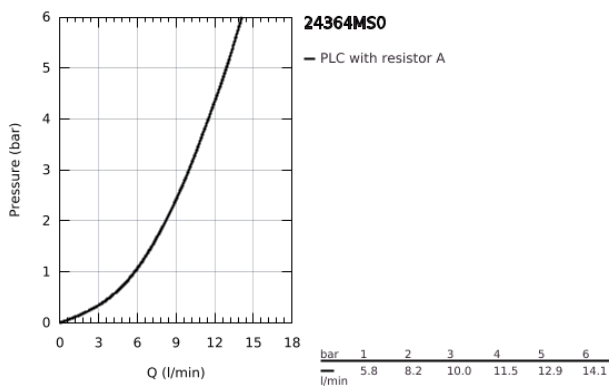

## 24 364 MS0 ATRIO SINGLE-LEVER BIDET MIXER 1/2"

### PRODUCT DESCRIPTION

- Colour: satin steel
- single hole installation
- GROHE SilkMove 28 mm ceramic cartridge
- with temperature limiter
- GROHE LongLife finish
- rapid installation system
- tubular C-spout with ball-joint mousseur
- pop-up waste set 1 1/4"
- flexible connection hoses