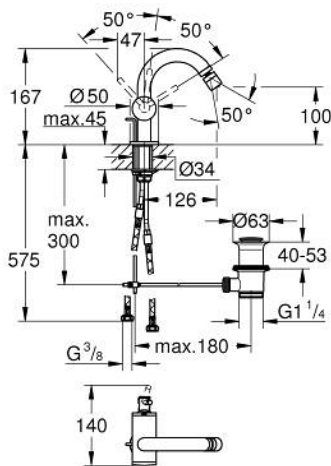

24 364 MG0 ATRIO SINGLE-LEVER BIDET MIXER 1/2"

PRODUCT DESCRIPTION

- Colour: satin graphite
- single hole installation
- GROHE SilkMove 28 mm ceramic cartridge
- with temperature limiter
- GROHE LongLife finish
- rapid installation system
- tubular C-spout with ball-joint mousseur
- pop-up waste set 1 1/4"
- flexible connection hoses

24 364 MG0 ATRIO SINGLE-LEVER BIDET MIXER 1/2"

SPARE PARTS

- 1: Pop-up rod (Spare part-nr. 65196MG0)
 - 2: Cartridge (Spare part-nr. 46963000)
 - 3: Fitting ring (Spare part-nr. 07419000)
 - 4: Mousseur (Spare part-nr. 06574MG0)
 - 5: Shank fastening assembly (Spare part-nr. 48409000)
 - 6: Waste set 1 1/4" (Spare part-nr. 28910MG0)
 - 6.1: Plug (Spare part-nr. 07182MG0)
 - 6.2: Eccentric rod (Spare part-nr. 07052000)
 - 7: Eccentric rod (Spare part-nr. 07341000)*
- * Optional accessories