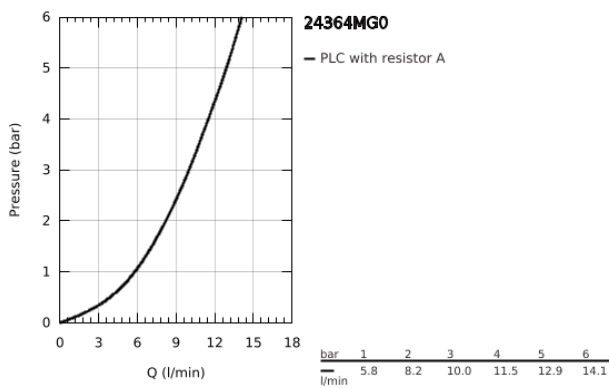

24 364 MG0 ATRIO SINGLE-LEVER BIDET MIXER 1/2"

PRODUCT DESCRIPTION

- Colour: satin graphite
- single hole installation
- GROHE SilkMove 28 mm ceramic cartridge
- with temperature limiter
- GROHE LongLife finish
- rapid installation system
- tubular C-spout with ball-joint mousseur
- pop-up waste set 1 1/4"
- flexible connection hoses

24 364 MG0 ATRIO SINGLE-LEVER BIDET MIXER 1/2"

SPARE PARTS

- 1: Pop-up rod (Spare part-nr. 65196MG0)
 - 2: Cartridge (Spare part-nr. 46963000)
 - 3: Fitting ring (Spare part-nr. 07419000)
 - 4: Mousseur (Spare part-nr. 06574MG0)
 - 5: Shank fastening assembly (Spare part-nr. 48409000)
 - 6: Waste set 1 1/4" (Spare part-nr. 28910MG0)
 - 6.1: Plug (Spare part-nr. 07182MG0)
 - 6.2: Eccentric rod (Spare part-nr. 07052000)
 - 7: Eccentric rod (Spare part-nr. 07341000)*
- * Optional accessories