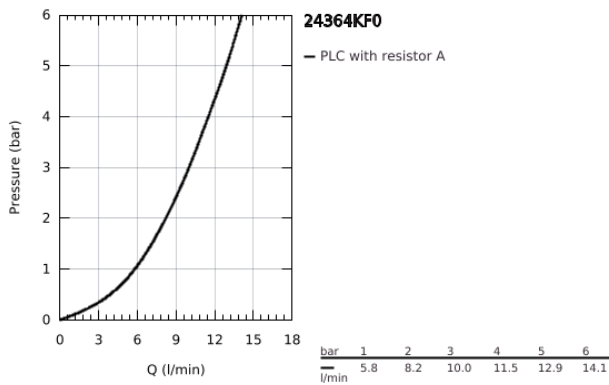

24 364 KF0 ATRIO SINGLE-LEVER BIDET MIXER 1/2"

PRODUCT DESCRIPTION

- Colour: phantom black
- GROHE SilkMove 28 mm ceramic cartridge
- with temperature limiter
- tubular C-spout with ball-joint mousseur
- pop-up waste set 1 1/4"
- flexible connection hoses

24 364 KF0 ATRIO SINGLE-LEVER BIDET MIXER 1/2"

SPARE PARTS

- 1: Pop-up rod (Spare part-nr. 65196KU0)
 - 2: Cartridge (Spare part-nr. 46963000)
 - 3: Fitting ring (Spare part-nr. 07419000)
 - 4: Mousseur (Spare part-nr. 48251KF0)
 - 5: Shank fastening assembly (Spare part-nr. 48409000)
 - 6: Waste set 1 1/4" (Spare part-nr. 28910KF0)
 - 6.1: Plug (Spare part-nr. 07182KF0)
 - 6.2: Eccentric rod (Spare part-nr. 07052000)
 - 7: Eccentric rod (Spare part-nr. 07341000)*
- * Optional accessories