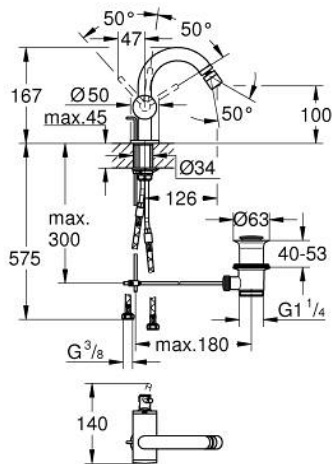

24 364 KF0 ATRIO SINGLE-LEVER BIDET MIXER 1/2"

PRODUCT DESCRIPTION

- Colour: phantom black
- GROHE SilkMove 28 mm ceramic cartridge
- with temperature limiter
- tubular C-spout with ball-joint mousseur
- pop-up waste set 1 1/4"
- flexible connection hoses

24 364 KF0 ATRIO SINGLE-LEVER BIDET MIXER 1/2"

SPARE PARTS

- 1: Pop-up rod (Spare part-nr. 65196KU0)
 - 2: Cartridge (Spare part-nr. 46963000)
 - 3: Fitting ring (Spare part-nr. 07419000)
 - 4: Mousseur (Spare part-nr. 48251KF0)
 - 5: Shank fastening assembly (Spare part-nr. 48409000)
 - 6: Waste set 1 1/4" (Spare part-nr. 28910KF0)
 - 6.1: Plug (Spare part-nr. 07182KF0)
 - 6.2: Eccentric rod (Spare part-nr. 07052000)
 - 7: Eccentric rod (Spare part-nr. 07341000)*
- * Optional accessories