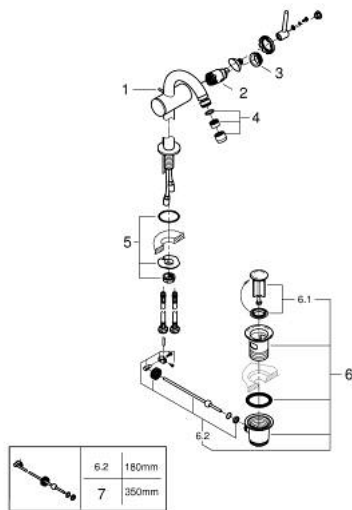

24 364 KF0 ATRIO SINGLE-LEVER BIDET MIXER 1/2"

PRODUCT DESCRIPTION

- Colour: phantom black
- GROHE SilkMove 28 mm ceramic cartridge
- with temperature limiter
- tubular C-spout with ball-joint mousseur
- pop-up waste set 1 1/4"
- flexible connection hoses

24 364 KF0 ATRIO SINGLE-LEVER BIDET MIXER 1/2"

SPARE PARTS

- 1: Pop-up rod (Spare part-nr. 65196KU0)
 - 2: Cartridge (Spare part-nr. 46963000)
 - 3: Fitting ring (Spare part-nr. 07419000)
 - 4: Mousseur (Spare part-nr. 48251KF0)
 - 5: Shank fastening assembly (Spare part-nr. 48409000)
 - 6: Waste set 1 1/4" (Spare part-nr. 28910KF0)
 - 6.1: Plug (Spare part-nr. 07182KF0)
 - 6.2: Eccentric rod (Spare part-nr. 07052000)
 - 7: Eccentric rod (Spare part-nr. 07341000)*
- * Optional accessories