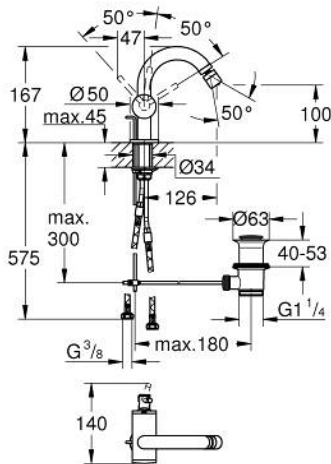

24 364 GN0 ATRIO SINGLE-LEVER BIDET MIXER 1/2"

PRODUCT DESCRIPTION

- Colour: brushed cool sunrise
- single hole installation
- GROHE SilkMove 28 mm ceramic cartridge
- with temperature limiter
- GROHE LongLife finish
- rapid installation system
- tubular C-spout with ball-joint mousseur
- pop-up waste set 1 1/4"
- flexible connection hoses

24 364 GN0 ATRIO SINGLE-LEVER BIDET MIXER 1/2"

SPARE PARTS

- 1: Pop-up rod (Spare part-nr. 65196GN0)
 - 2: Cartridge (Spare part-nr. 46963000)
 - 3: Fitting ring (Spare part-nr. 07419000)
 - 4: Mousseur (Spare part-nr. 06574GN0)
 - 5: Shank fastening assembly (Spare part-nr. 48409000)
 - 6: Waste set 1 1/4" (Spare part-nr. 28910GN0)
 - 6.1: Plug (Spare part-nr. 07182GN0)
 - 6.2: Eccentric rod (Spare part-nr. 07052000)
 - 7: Eccentric rod (Spare part-nr. 07341000)*
- * Optional accessories