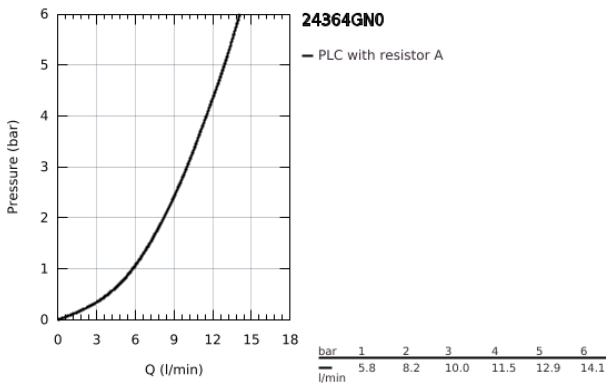

24 364 GN0 ATRIO SINGLE-LEVER BIDET MIXER 1/2"

PRODUCT DESCRIPTION

- Colour: brushed cool sunrise
- single hole installation
- GROHE SilkMove 28 mm ceramic cartridge
- with temperature limiter
- GROHE LongLife finish
- rapid installation system
- tubular C-spout with ball-joint mousseur
- pop-up waste set 1 1/4"
- flexible connection hoses

24 364 GN0 ATRIO SINGLE-LEVER BIDET MIXER 1/2"

SPARE PARTS

- 1: Pop-up rod (Spare part-nr. 65196GN0)
 - 2: Cartridge (Spare part-nr. 46963000)
 - 3: Fitting ring (Spare part-nr. 07419000)
 - 4: Mousseur (Spare part-nr. 06574GN0)
 - 5: Shank fastening assembly (Spare part-nr. 48409000)
 - 6: Waste set 1 1/4" (Spare part-nr. 28910GN0)
 - 6.1: Plug (Spare part-nr. 07182GN0)
 - 6.2: Eccentric rod (Spare part-nr. 07052000)
 - 7: Eccentric rod (Spare part-nr. 07341000)*
- * Optional accessories