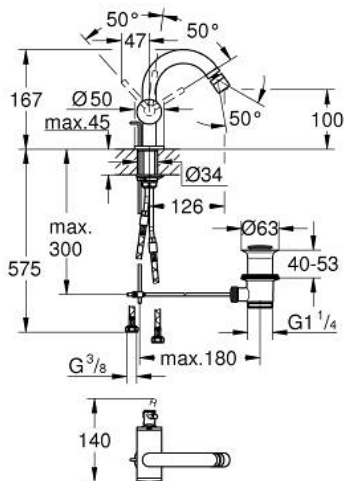

24 364 GL0 ATRIO SINGLE-LEVER BIDET MIXER 1/2"

PRODUCT DESCRIPTION

- Colour: cool sunrise
- single hole installation
- GROHE SilkMove 28 mm ceramic cartridge
- with temperature limiter
- GROHE LongLife finish
- rapid installation system
- tubular C-spout with ball-joint mousseur
- pop-up waste set 1 1/4"
- flexible connection hoses

24 364 GL0 ATRIO SINGLE-LEVER BIDET MIXER 1/2"

SPARE PARTS

- 1: Pop-up rod (Spare part-nr. 65196GL0)
 - 2: Cartridge (Spare part-nr. 46963000)
 - 3: Fitting ring (Spare part-nr. 07419000)
 - 4: Mousseur (Spare part-nr. 06574GL0)
 - 5: Shank fastening assembly (Spare part-nr. 48409000)
 - 6: Waste set 1 1/4" (Spare part-nr. 28910GL0)
 - 6.1: Plug (Spare part-nr. 07182GL0)
 - 6.2: Eccentric rod (Spare part-nr. 07052000)
 - 7: Eccentric rod (Spare part-nr. 07341000)*
- * Optional accessories