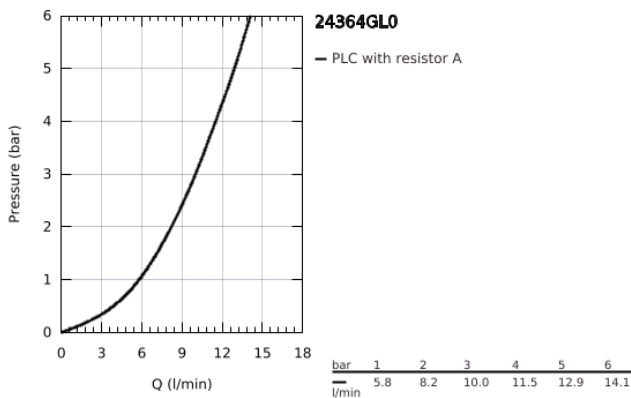

24 364 GL0 ATRIO SINGLE-LEVER BIDET MIXER 1/2"

PRODUCT DESCRIPTION

- Colour: cool sunrise
- single hole installation
- GROHE SilkMove 28 mm ceramic cartridge
- with temperature limiter
- GROHE LongLife finish
- rapid installation system
- tubular C-spout with ball-joint mousseur
- pop-up waste set 1 1/4"
- flexible connection hoses

24 364 GL0 ATRIO SINGLE-LEVER BIDET MIXER 1/2"

SPARE PARTS

- 1: Pop-up rod (Spare part-nr. 65196GL0)
 - 2: Cartridge (Spare part-nr. 46963000)
 - 3: Fitting ring (Spare part-nr. 07419000)
 - 4: Mousseur (Spare part-nr. 06574GL0)
 - 5: Shank fastening assembly (Spare part-nr. 48409000)
 - 6: Waste set 1 1/4" (Spare part-nr. 28910GL0)
 - 6.1: Plug (Spare part-nr. 07182GL0)
 - 6.2: Eccentric rod (Spare part-nr. 07052000)
 - 7: Eccentric rod (Spare part-nr. 07341000)*
- * Optional accessories