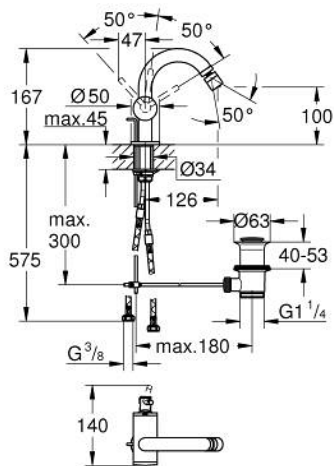

## 24 364 DL0 ATRIO SINGLE-LEVER BIDET MIXER 1/2"

### PRODUCT DESCRIPTION

- Colour: brushed warm sunset
- single hole installation
- GROHE SilkMove 28 mm ceramic cartridge
- with temperature limiter
- GROHE LongLife finish
- rapid installation system
- tubular C-spout with ball-joint mousseur
- pop-up waste set 1 1/4"
- flexible connection hoses

### SPARE PARTS

- 1: Pop-up rod (Spare part-nr. 65196DL0)
- 2: Cartridge (Spare part-nr. 46963000)
- 3: Fitting ring (Spare part-nr. 07419000)
- 4: Mousseur (Spare part-nr. 06574DL0)
- 5: Shank fastening assembly (Spare part-nr. 48409000)
- 6: Waste set 1 1/4" (Spare part-nr. 28910DL0)
- 6.1: Plug (Spare part-nr. 07182DL0)
- 6.2: Eccentric rod (Spare part-nr. 07052000)
- 7: Eccentric rod (Spare part-nr. 07341000)\*
- \* Optional accessories