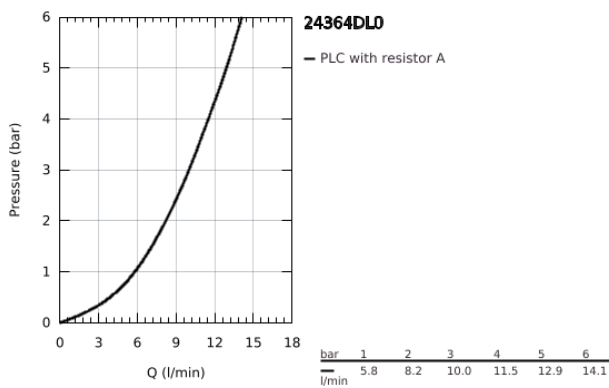

## 24 364 DL0 ATRIO SINGLE-LEVER BIDET MIXER 1/2"

### PRODUCT DESCRIPTION

- Colour: brushed warm sunset
- single hole installation
- GROHE SilkMove 28 mm ceramic cartridge
- with temperature limiter
- GROHE LongLife finish
- rapid installation system
- tubular C-spout with ball-joint mousseur
- pop-up waste set 1 1/4"
- flexible connection hoses