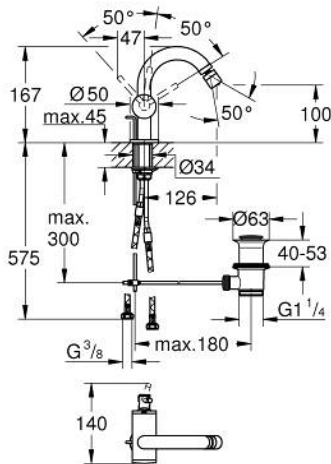

## 24 364 DC0 ATRIO SINGLE-LEVER BIDET MIXER 1/2"

### PRODUCT DESCRIPTION

- Colour: supersteel
- single hole installation
- GROHE SilkMove 28 mm ceramic cartridge
- with temperature limiter
- GROHE LongLife finish
- rapid installation system
- tubular C-spout with ball-joint mousseur
- pop-up waste set 1 1/4"
- flexible connection hoses

### SPARE PARTS

- 1: Pop-up rod (Spare part-nr. 65196DC0)
  - 2: Cartridge (Spare part-nr. 46963000)
  - 3: Fitting ring (Spare part-nr. 07419000)
  - 4: Mousseur (Spare part-nr. 06574DC0)
  - 5: Shank fastening assembly (Spare part-nr. 48409000)
  - 6: Waste set 1 1/4" (Spare part-nr. 28910DC0)
  - 6.1: Plug (Spare part-nr. 07182DC0)
  - 6.2: Eccentric rod (Spare part-nr. 07052000)
  - 7: Eccentric rod (Spare part-nr. 07341000)\*
- \* Optional accessories