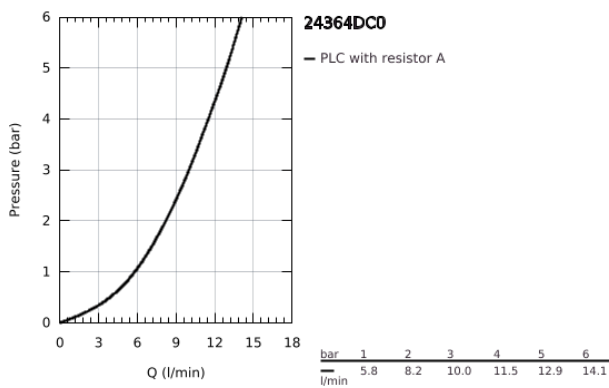

## 24 364 DC0 ATRIO SINGLE-LEVER BIDET MIXER 1/2"

### PRODUCT DESCRIPTION

- Colour: supersteel
- single hole installation
- GROHE SilkMove 28 mm ceramic cartridge
- with temperature limiter
- GROHE LongLife finish
- rapid installation system
- tubular C-spout with ball-joint mousseur
- pop-up waste set 1 1/4"
- flexible connection hoses