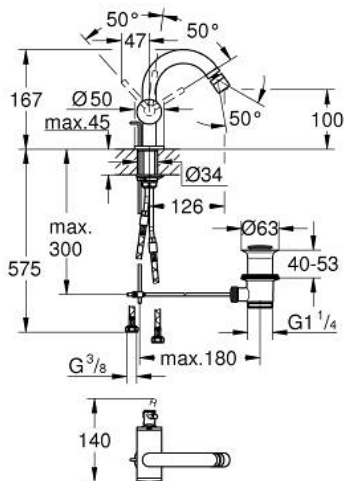

24 364 DA0 ATRIO SINGLE-LEVER BIDET MIXER 1/2"

PRODUCT DESCRIPTION

- Colour: warm sunset
- single hole installation
- GROHE SilkMove 28 mm ceramic cartridge
- with temperature limiter
- GROHE LongLife finish
- rapid installation system
- tubular C-spout with ball-joint mousseur
- pop-up waste set 1 1/4"
- flexible connection hoses

24 364 DA0 ATRIO SINGLE-LEVER BIDET MIXER 1/2"

SPARE PARTS

- 1: Pop-up rod (Spare part-nr. 65196DA0)
 - 2: Cartridge (Spare part-nr. 46963000)
 - 3: Fitting ring (Spare part-nr. 07419000)
 - 4: Mousseur (Spare part-nr. 06574DA0)
 - 5: Shank fastening assembly (Spare part-nr. 48409000)
 - 6: Waste set 1 1/4" (Spare part-nr. 28910DA0)
 - 6.1: Plug (Spare part-nr. 07182DA0)
 - 6.2: Eccentric rod (Spare part-nr. 07052000)
 - 7: Eccentric rod (Spare part-nr. 07341000)*
- * Optional accessories