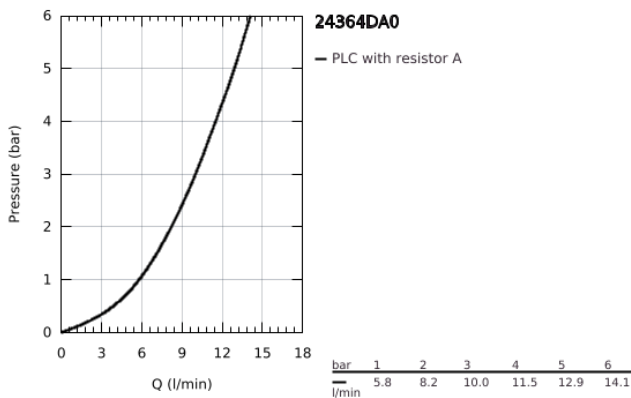

24 364 DA0 ATRIO SINGLE-LEVER BIDET MIXER 1/2"

PRODUCT DESCRIPTION

- Colour: warm sunset
- single hole installation
- GROHE SilkMove 28 mm ceramic cartridge
- with temperature limiter
- GROHE LongLife finish
- rapid installation system
- tubular C-spout with ball-joint mousseur
- pop-up waste set 1 1/4"
- flexible connection hoses

24 364 DA0 ATRIO SINGLE-LEVER BIDET MIXER 1/2"

SPARE PARTS

- 1: Pop-up rod (Spare part-nr. 65196DA0)
 - 2: Cartridge (Spare part-nr. 46963000)
 - 3: Fitting ring (Spare part-nr. 07419000)
 - 4: Mousseur (Spare part-nr. 06574DA0)
 - 5: Shank fastening assembly (Spare part-nr. 48409000)
 - 6: Waste set 1 1/4" (Spare part-nr. 28910DA0)
 - 6.1: Plug (Spare part-nr. 07182DA0)
 - 6.2: Eccentric rod (Spare part-nr. 07052000)
 - 7: Eccentric rod (Spare part-nr. 07341000)*
- * Optional accessories