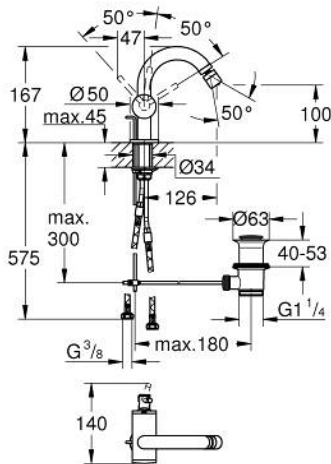

24 364 AL0 ATRIO SINGLE-LEVER BIDET MIXER 1/2"

PRODUCT DESCRIPTION

- Colour: brushed hard graphite
- single hole installation
- GROHE SilkMove 28 mm ceramic cartridge
- with temperature limiter
- GROHE LongLife finish
- rapid installation system
- tubular C-spout with ball-joint mousseur
- pop-up waste set 1 1/4"
- flexible connection hoses

24 364 AL0 ATRIO SINGLE-LEVER BIDET MIXER 1/2"

SPARE PARTS

- 1: Pop-up rod (Spare part-nr. 65196AL0)
 - 2: Cartridge (Spare part-nr. 46963000)
 - 3: Fitting ring (Spare part-nr. 07419000)
 - 4: Mousseur (Spare part-nr. 06574AL0)
 - 5: Shank fastening assembly (Spare part-nr. 48409000)
 - 6: Waste set 1 1/4" (Spare part-nr. 28910AL0)
 - 6.1: Plug (Spare part-nr. 07182AL0)
 - 6.2: Eccentric rod (Spare part-nr. 07052000)
 - 7: Eccentric rod (Spare part-nr. 07341000)*
- * Optional accessories