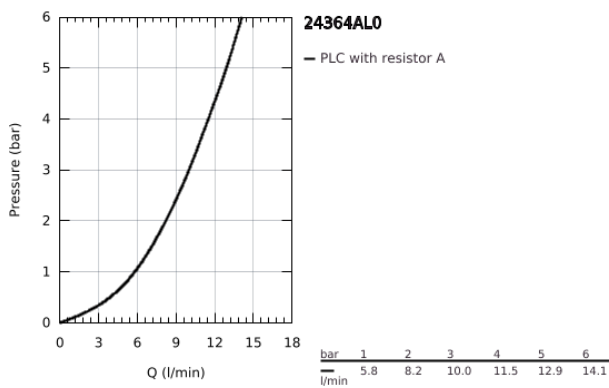

24 364 AL0 ATRIO SINGLE-LEVER BIDET MIXER 1/2"

PRODUCT DESCRIPTION

- Colour: brushed hard graphite
- single hole installation
- GROHE SilkMove 28 mm ceramic cartridge
- with temperature limiter
- GROHE LongLife finish
- rapid installation system
- tubular C-spout with ball-joint mousseur
- pop-up waste set 1 1/4"
- flexible connection hoses

24 364 AL0 ATRIO SINGLE-LEVER BIDET MIXER 1/2"

SPARE PARTS

- 1: Pop-up rod (Spare part-nr. 65196AL0)
 - 2: Cartridge (Spare part-nr. 46963000)
 - 3: Fitting ring (Spare part-nr. 07419000)
 - 4: Mousseur (Spare part-nr. 06574AL0)
 - 5: Shank fastening assembly (Spare part-nr. 48409000)
 - 6: Waste set 1 1/4" (Spare part-nr. 28910AL0)
 - 6.1: Plug (Spare part-nr. 07182AL0)
 - 6.2: Eccentric rod (Spare part-nr. 07052000)
 - 7: Eccentric rod (Spare part-nr. 07341000)*
- * Optional accessories