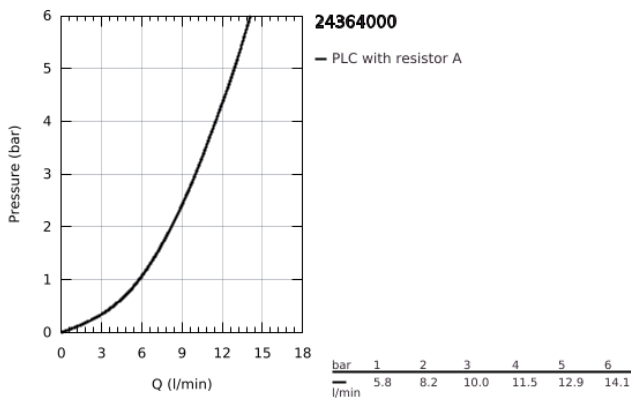

24 364 000 ATRIO SINGLE-LEVER BIDET MIXER 1/2"

PRODUCT DESCRIPTION

- Colour: chrome
- single hole installation
- GROHE SilkMove 28 mm ceramic cartridge
- with temperature limiter
- GROHE LongLife finish
- rapid installation system
- tubular C-spout with ball-joint mousseur
- pop-up waste set 1 1/4"
- flexible connection hoses

24 364 000 ATRIO SINGLE-LEVER BIDET MIXER 1/2"

SPARE PARTS

- 1: Pop-up rod (Spare part-nr. 65196000)
 - 2: Cartridge (Spare part-nr. 46963000)
 - 3: Fitting ring (Spare part-nr. 07419000)
 - 4: Mousseur (Spare part-nr. 06574000)
 - 5: Shank fastening assembly (Spare part-nr. 48409000)
 - 6: Waste set 1 1/4" (Spare part-nr. 28910000)
 - 6.1: Plug (Spare part-nr. 07182000)
 - 6.2: Eccentric rod (Spare part-nr. 07052000)
 - 7: Eccentric rod (Spare part-nr. 07341000)*
- * Optional accessories