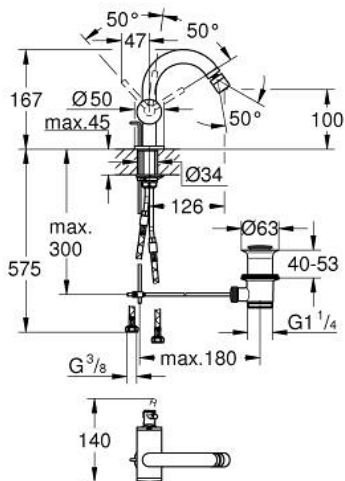

24 364 000 ATRIO SINGLE-LEVER BIDET MIXER 1/2"

PRODUCT DESCRIPTION

- Colour: chrome
- single hole installation
- GROHE SilkMove 28 mm ceramic cartridge
- with temperature limiter
- GROHE LongLife finish
- rapid installation system
- tubular C-spout with ball-joint mousseur
- pop-up waste set 1 1/4"
- flexible connection hoses

24 364 000 ATRIO SINGLE-LEVER BIDET MIXER 1/2"

SPARE PARTS

- 1: Pop-up rod (Spare part-nr. 65196000)
 - 2: Cartridge (Spare part-nr. 46963000)
 - 3: Fitting ring (Spare part-nr. 07419000)
 - 4: Mousseur (Spare part-nr. 06574000)
 - 5: Shank fastening assembly (Spare part-nr. 48409000)
 - 6: Waste set 1 1/4" (Spare part-nr. 28910000)
 - 6.1: Plug (Spare part-nr. 07182000)
 - 6.2: Eccentric rod (Spare part-nr. 07052000)
 - 7: Eccentric rod (Spare part-nr. 07341000)*
- * Optional accessories