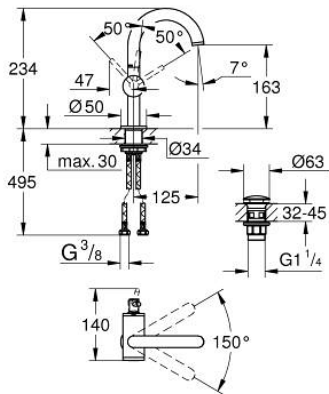

24 363 MS0 **ATRIO SINGLE-LEVER BASIN MIXER 1/2"**  
**M-SIZE**

**PRODUCT DESCRIPTION**

- Colour: satin steel
- single hole installation
- GROHE SilkMove 28 mm ceramic cartridge
- with temperature limiter
- GROHE LongLife finish
- GROHE EcoJoy - less water, perfect flow
- maximum flow rate (at 3 bar): 5 l/min
- swivel tubular C-spout with mousseur
- stop limiter
- adjustable swivel area 0° / 150° / 360°
- Push-open waste set 1 1/4"
- flexible connection hoses

24 363 MS0 **ATRIO SINGLE-LEVER BASIN MIXER 1/2"**  
**M-SIZE**

**SPARE PARTS**

- 1: Safety ring (Spare part-nr. 4826600M)
- 2: Flow straightener (Spare part-nr. 48408000)
- 3: Sealing washer (Spare part-nr. 0128500M)
- 4: Fitting ring (Spare part-nr. 07419000)
- 5: Cartridge (Spare part-nr. 46963000)
- 6: Shank fastening assembly (Spare part-nr. 48384000)
- 7: Waste set with push-open plug (Spare part-nr. 65807MS0)