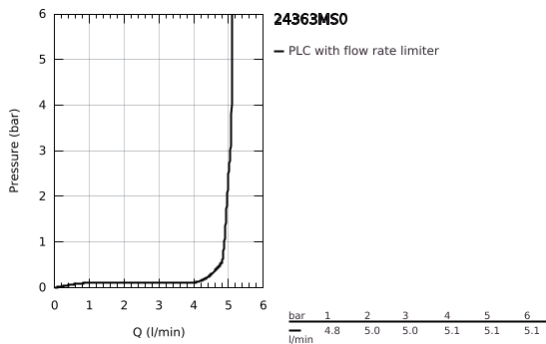

24 363 MS0 **ATRIO SINGLE-LEVER BASIN MIXER 1/2"**  
**M-SIZE**

**PRODUCT DESCRIPTION**

- Colour: satin steel
- single hole installation
- GROHE SilkMove 28 mm ceramic cartridge
- with temperature limiter
- GROHE LongLife finish
- GROHE EcoJoy - less water, perfect flow
- maximum flow rate (at 3 bar): 5 l/min
- swivel tubular C-spout with mousseur
- stop limiter
- adjustable swivel area 0° / 150° / 360°
- Push-open waste set 1 1/4"
- flexible connection hoses

24 363 MS0 **ATRIO SINGLE-LEVER BASIN MIXER 1/2"**  
**M-SIZE**

**SPARE PARTS**

- 1: Safety ring (Spare part-nr. 4826600M)
- 2: Flow straightener (Spare part-nr. 48408000)
- 3: Sealing washer (Spare part-nr. 0128500M)
- 4: Fitting ring (Spare part-nr. 07419000)
- 5: Cartridge (Spare part-nr. 46963000)
- 6: Shank fastening assembly (Spare part-nr. 48384000)
- 7: Waste set with push-open plug (Spare part-nr. 65807MS0)